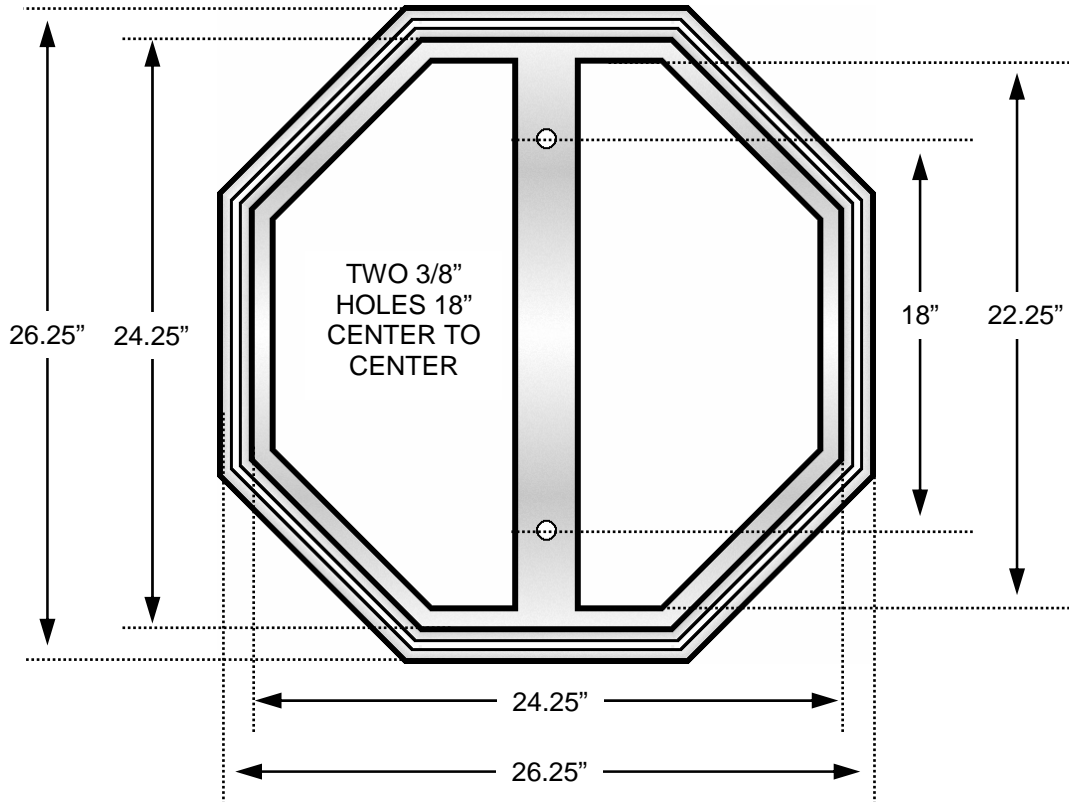

# TSTOP24

Trim for 24" Stop Sign  
Cast Aluminum Alloy #356