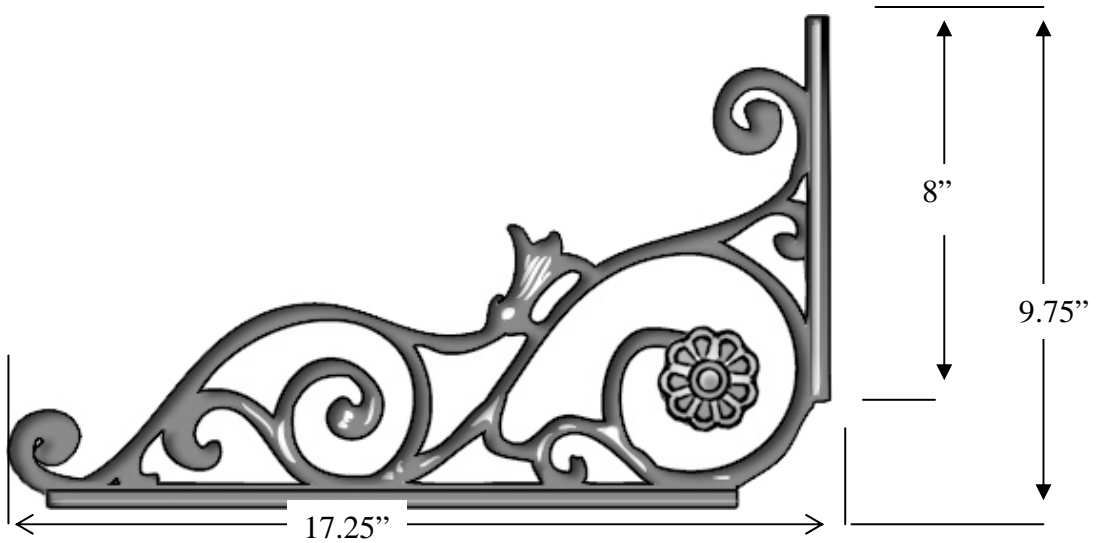

1601 Wilmeth Blvd.
McKinney, TX 75069
800-247-1274

DT-01

Decorative Scroll
Cast Aluminum Alloy #356