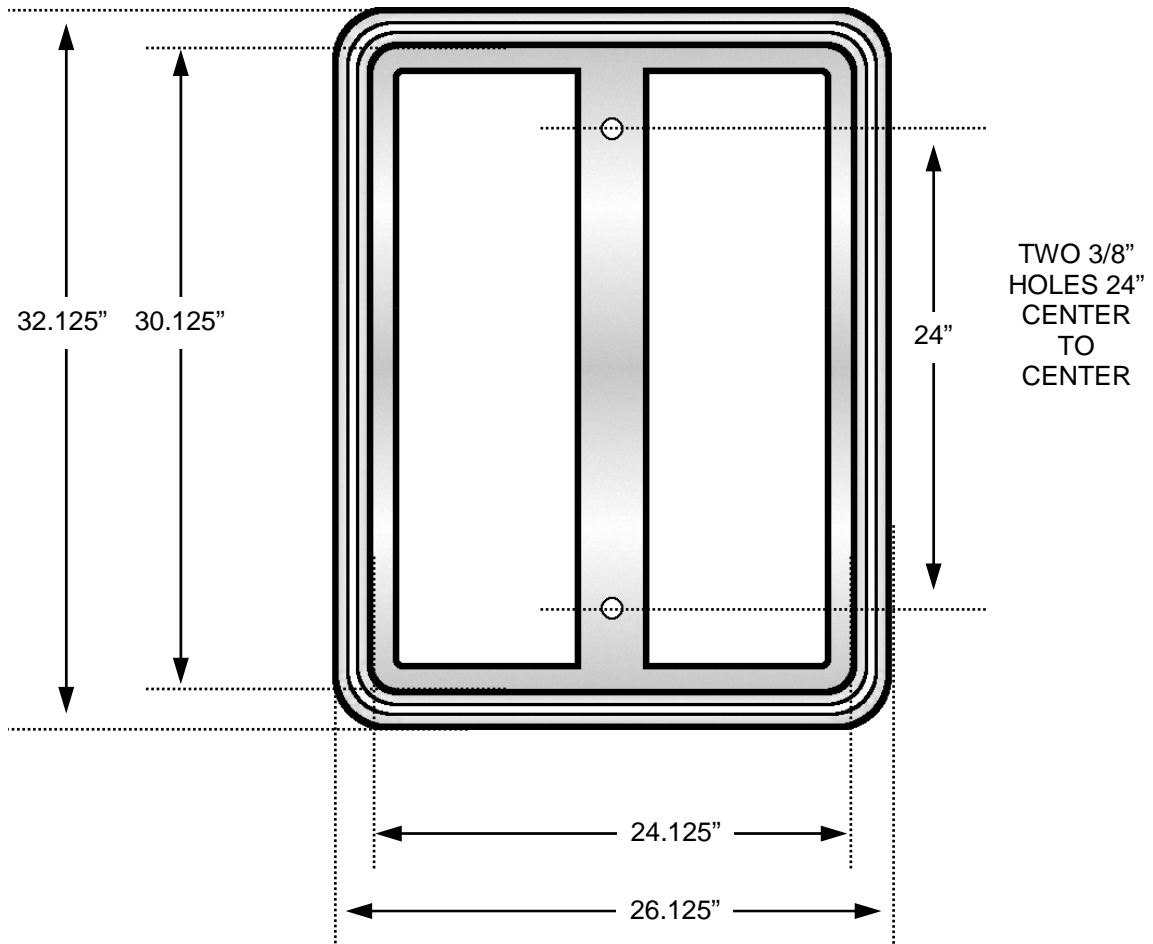

# TS2430

Trim for 24" X30" Sign  
Cast Aluminum Alloy #356