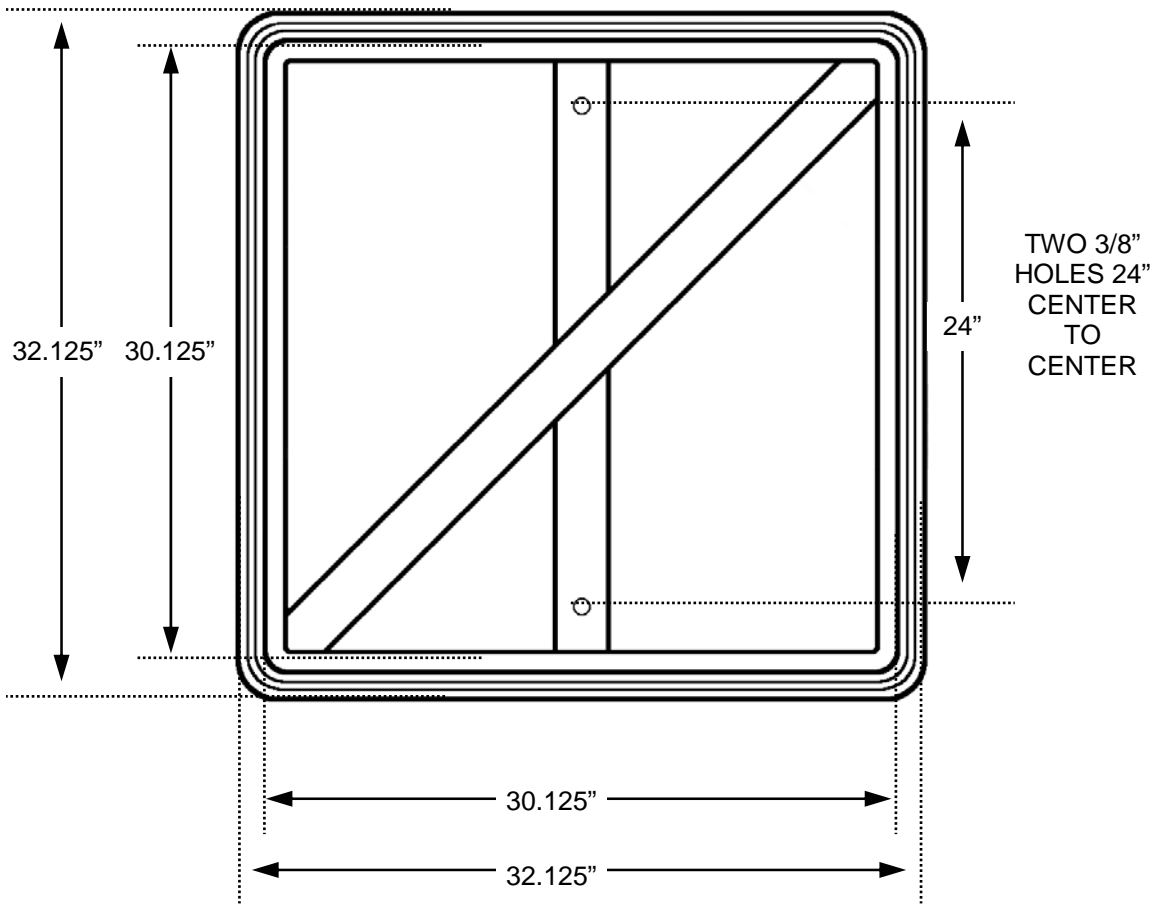

1601 Wilmeth Blvd.
McKinney, TX 75069
800-247-1274

TS3030S

Trim for 30" X30" Square Sign
Cast Aluminum Alloy #356