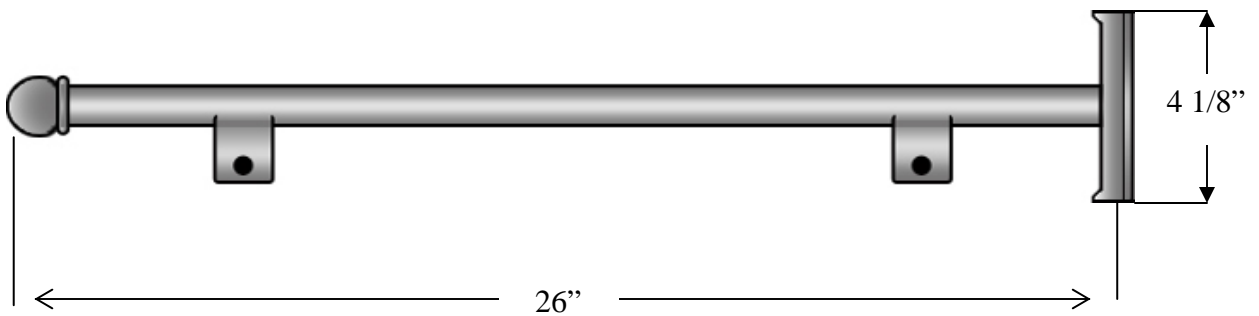

# SSA-01

Holder for Street Sign  
Cast Aluminum Alloy #356