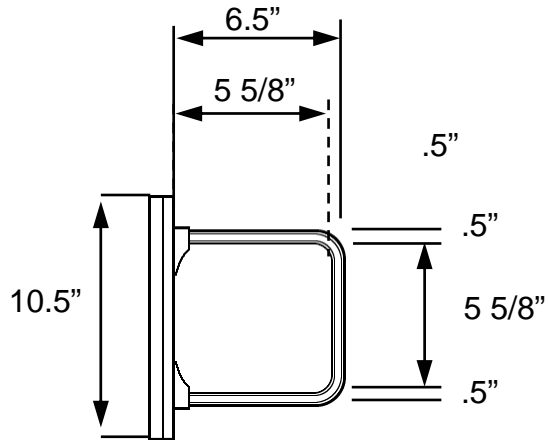

1601 Wilmeth Blvd.
McKinney, TX 75069
800-247-1274

BASIC DIMENSIONS

TDS0606

Trim for 6" X 6" Logo Sign
Cast Aluminum Back Plate Alloy #356
Extruded Frame Alloy #6063