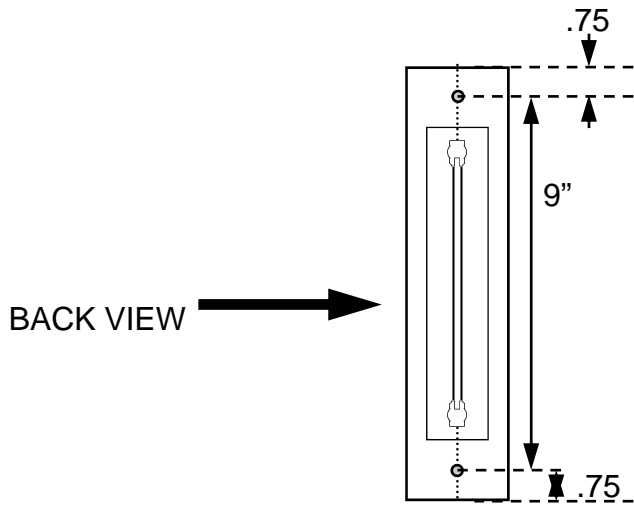

1601 Wilmeth Blvd.
McKinney, TX 75069
800-247-1274

BASIC DIMENSIONS

TDS0606

Trim for 6" X 6" Logo Sign
Cast Aluminum Back Plate Alloy #356
Extruded Frame Alloy #6063