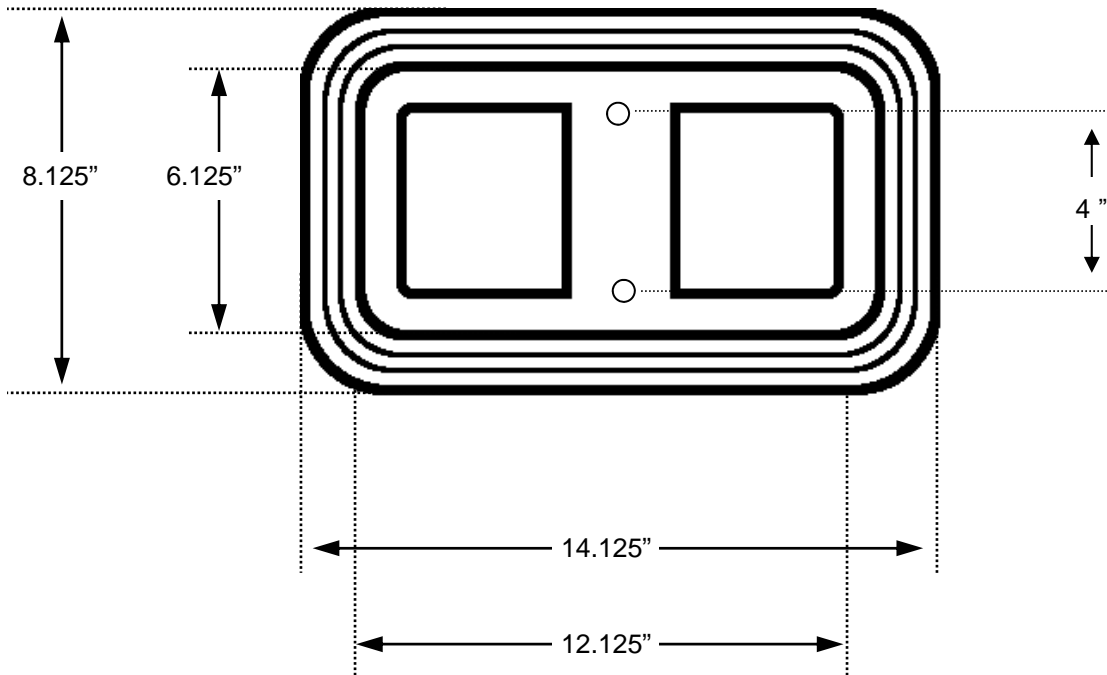

1601 Wilmeth Blvd.
McKinney, TX 75069
800-247-1274

TS1206

Trim for 12" X6" Sign
Cast Aluminum Alloy #356