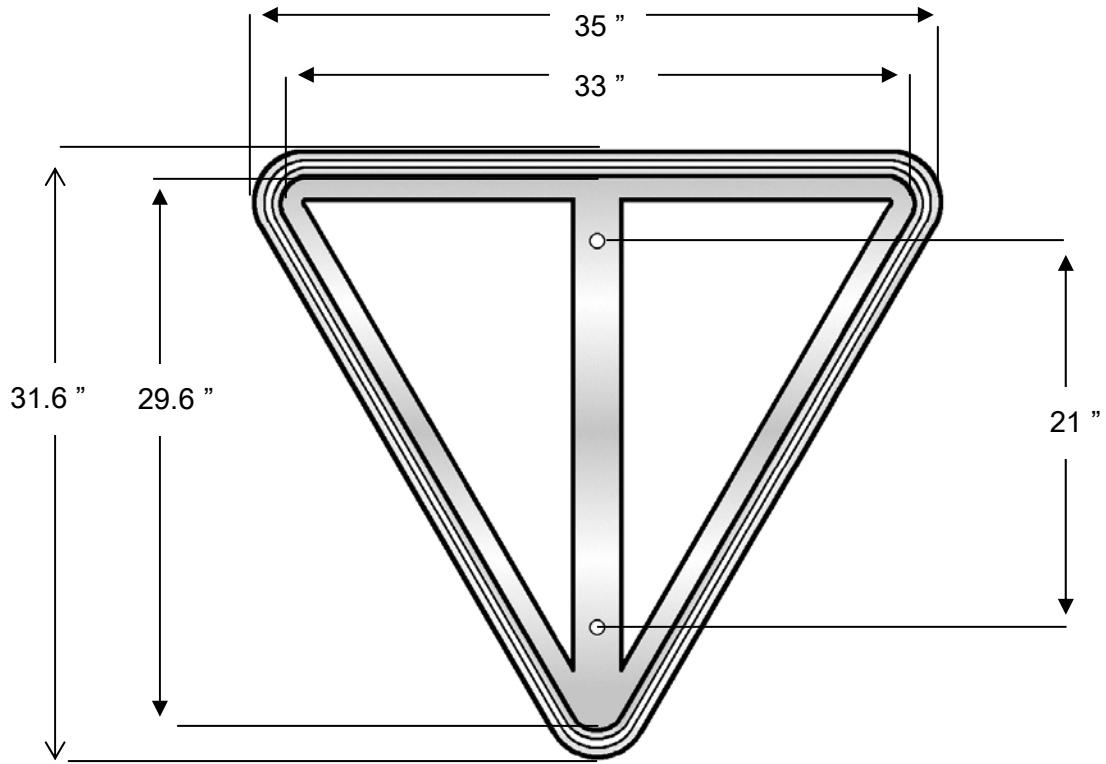

1601 Wilmeth Blvd.
McKinney, TX 75069
800-247-1274

TYIELD

Trim for 36" Yield Sign
Cast Aluminum Alloy #356