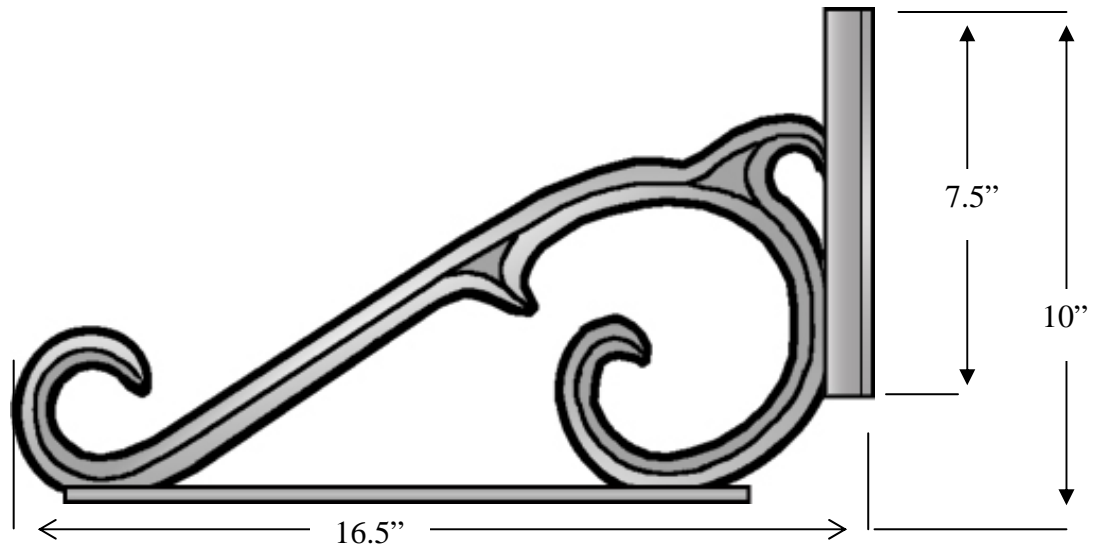

1601 Wilmeth Blvd.
McKinney, TX 75069
800-247-1274

DT-02

Decorative Scroll
Cast Aluminum Alloy #356