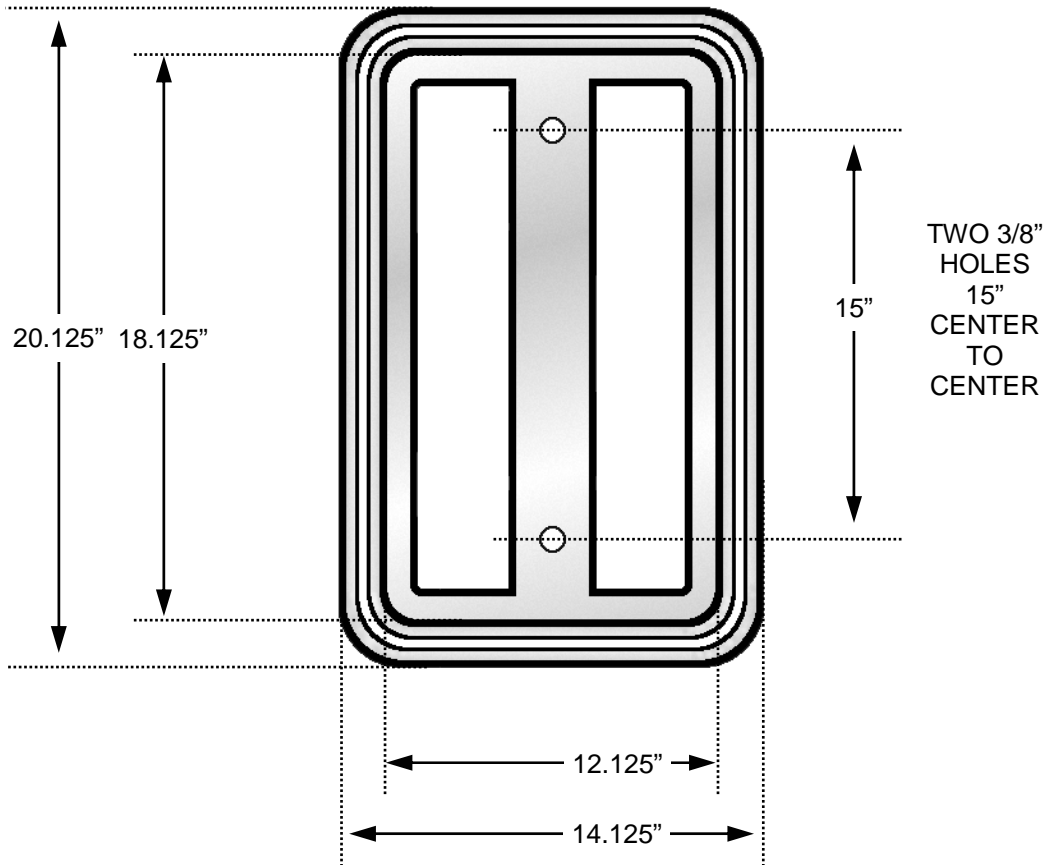

1601 Wilmeth Blvd.
McKinney, TX 75069
800-247-1274

TS1218

Trim for 12" X18" Sign
Cast Aluminum Alloy #356