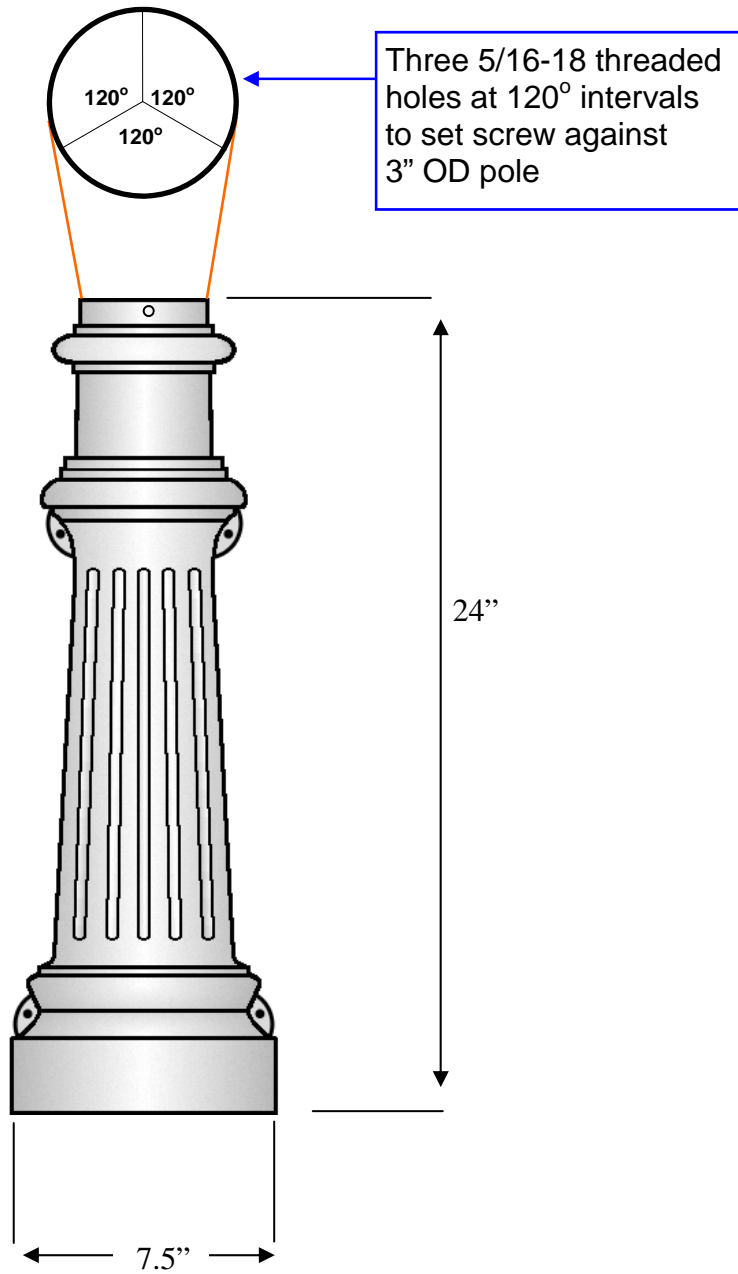

1601 Wilmeth Blvd.
McKinney, TX 75069
800-247-1274

2PC33

2 Piece base for 3" OD pole.
Clamshells around pole.
Cast Aluminum Alloy # 356