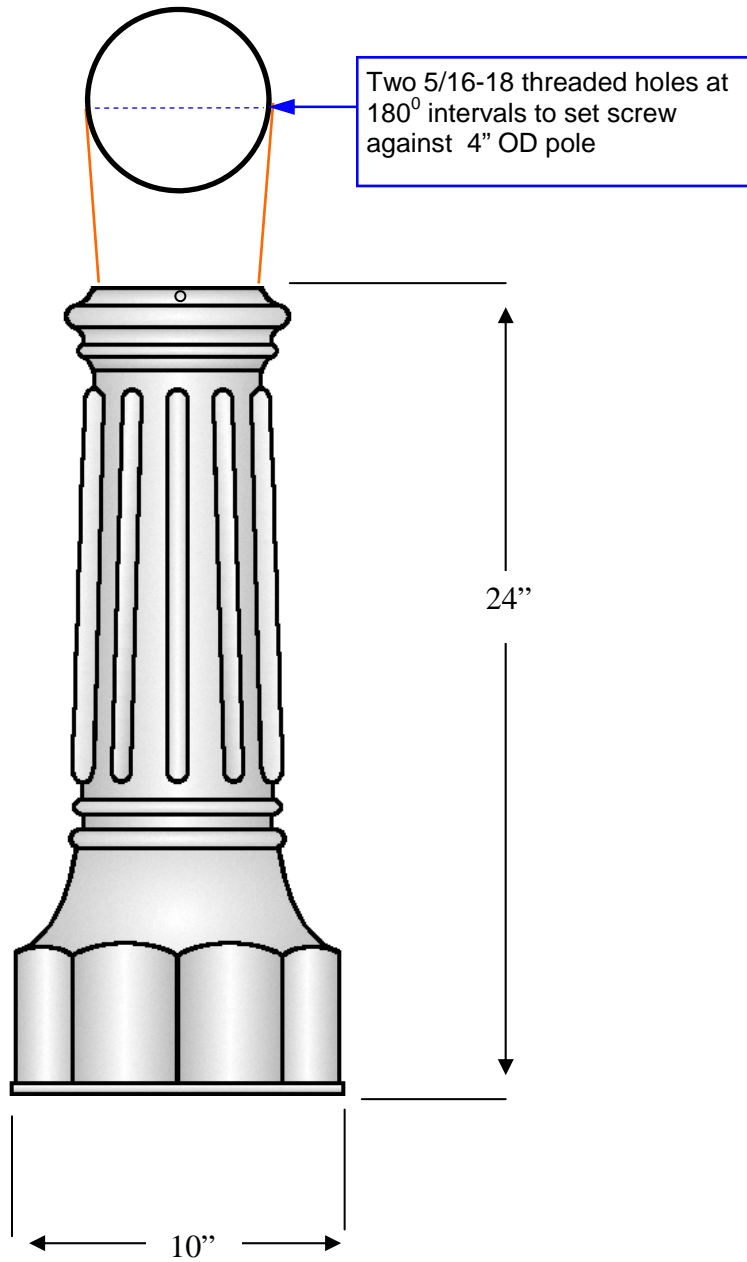

1601 Wilmeth Blvd.
McKinney, TX 75069
800-247-1274

2PC4

2 Piece Base - For 4" OD Pole
Clamshells around pole
Cast Aluminum Alloy # 356