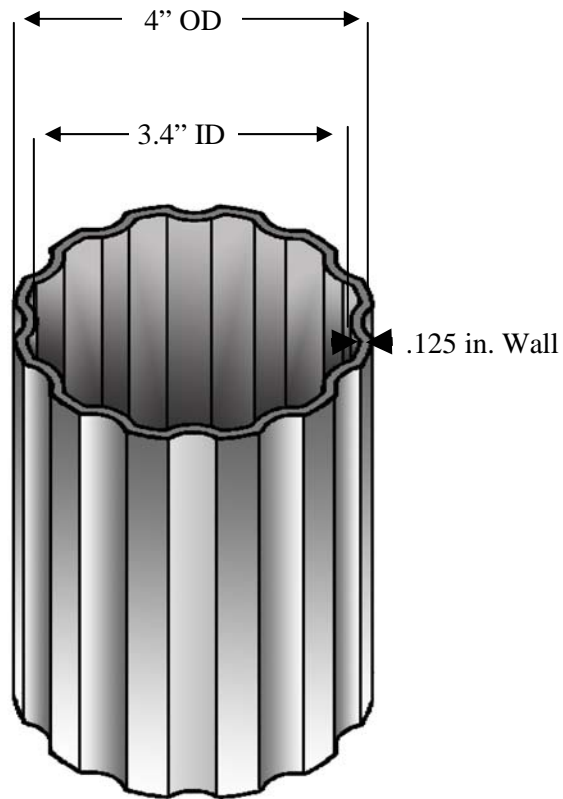

1601 Wilmeth Blvd.
McKinney, TX 75069
800-247-1274

SP4X

4" OD Fluted Pole
Extruded Aluminum Alloy 6005-T5