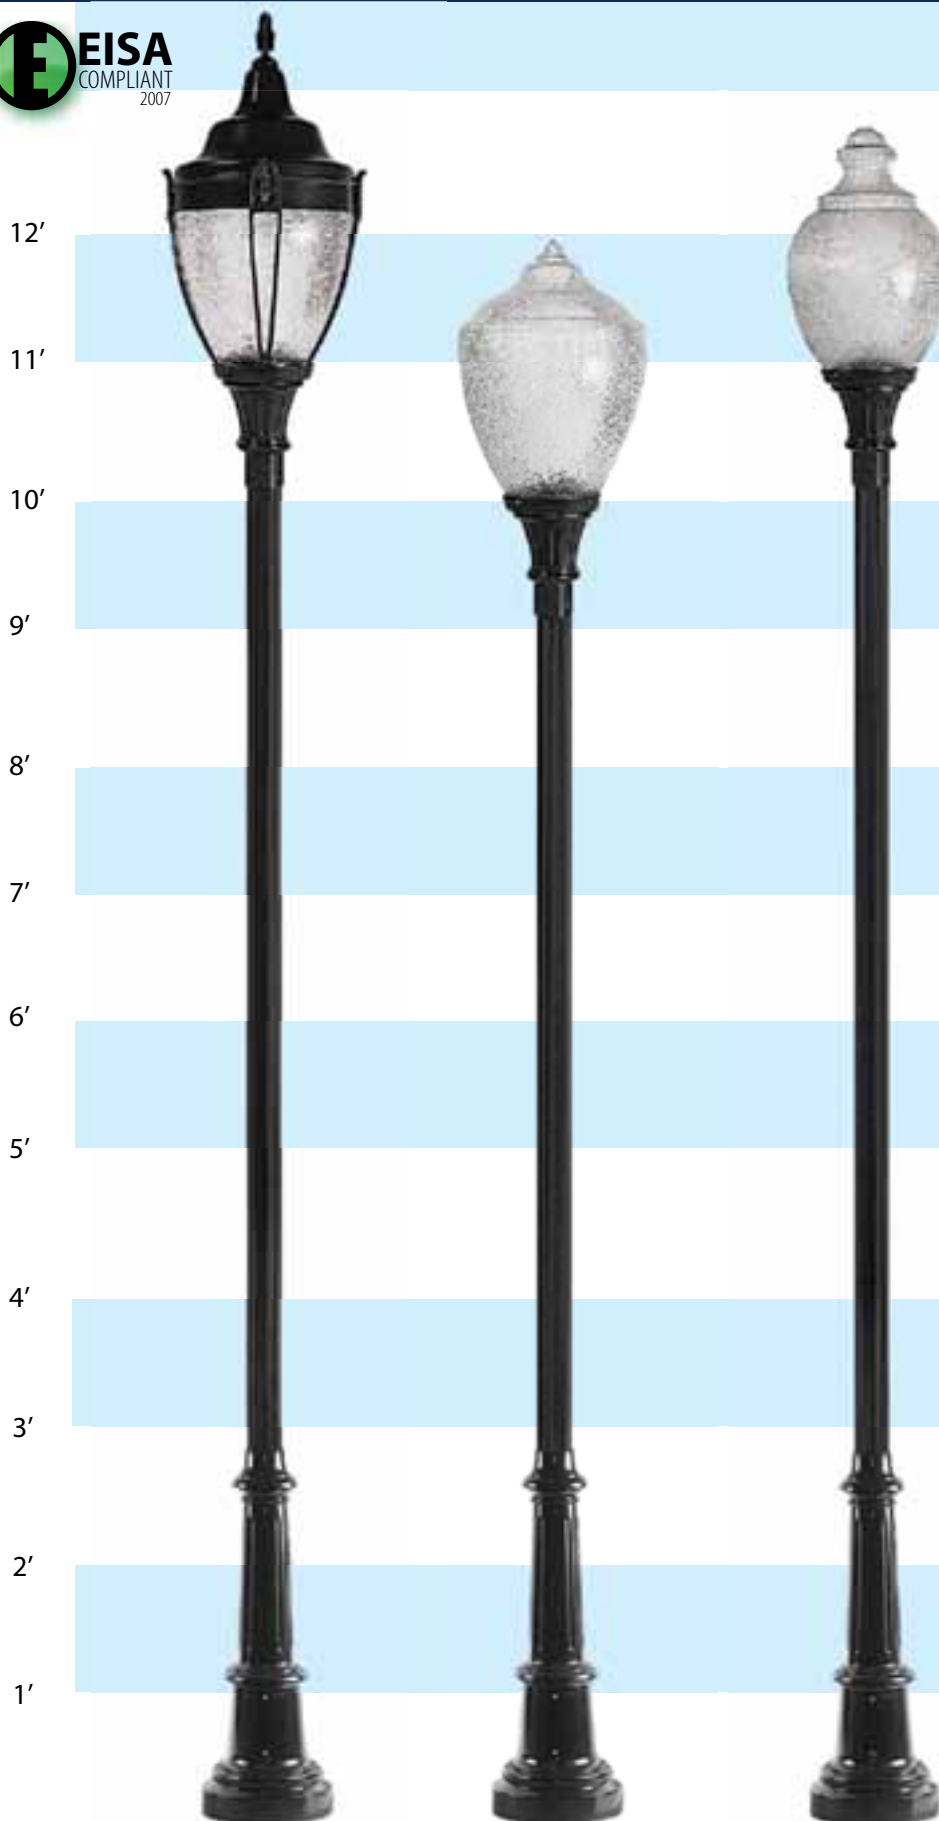

- ▶ Commercial Lighting
- ▶ Acrylic Luminaires
- ▶ Prismatic Luminaires
- ▶ Courtyard Lighting

See our **NEW** anchor base and clam-shell base

Product Information

2PCL82-CMG or CNG

Pole: AB4X11
Height: 11'
Base: 2PCL8
Luminaire: CMG
Prismatic Globe

Product #	Pole Height	Price
CL80	9'4"	\$391
CL81	10'4"	\$404
CL82	11'4"	\$417
CL83	12'4"	\$431
CL84	13'4"	\$446
CL85	14'4"	\$459

Product Information

Pole Heights Available

CL10	9' 4"	CL13	12' 4"
CL11	10' 4"	CL14	13' 4"
CL12	11' 4"	CL15	14' 4"

■ **CL11-AGA1A**
Pole: CL11
Height: 9' 4"
Luminaire: AGA1A
Acrylic Globe
■ \$ 642

■ **CL10-AG**
Pole: CL10
Height: 9' 4"
Luminaire: AG
Acrylic Globe
■ \$ 500

■ **CL11-AA**
Pole: CL11
Height: 10' 4"
Luminaire: AA
Acrylic Globe
■ \$ 511

■ **CL11-AGB2**
Pole: CL11
Height: 10' 4"
Luminaire: AGB2
Acrylic Globe
■ \$ 608

■ **CL10-CMG or CNG**
Pole: CL10
Height: 9' 4"
Luminaire: CMG
Prismatic Globe
■ \$ 704

■ **CL11-AC**
Pole: CL11
Height: 10' 4"
Luminaire: AC
Acrylic Globe
■ \$ 515