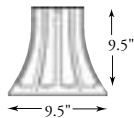

Product Information

	Series CL1	Series CL2
Base Height	33"	32"
Base Width	12" Dia	15.5" Dia
Pole Diameter	3"	4"
Anchors	Three 1/2"	Four 1/2"
Base Footprint		
Access Door		

Prices

Product #	Pole Height	Price	Product #	Pole Height	Price
CL10	9'4"	\$325	CL20	10'4"	\$460
CL11	10'4"	\$340	CL21	11'4"	\$477
CL12	11'4"	\$355	CL22	12'4"	\$494
CL13	12'4"	\$369	CL23	13'4"	\$511
CL15	14'4"	\$400	CL24	14'4"	\$531
			CL25	15'4"	\$549

Series CL6

25.5"

17" Dia

4"

Four ³/₄"

Series CL7

25.5"

20" Dia

5"

Four ³/₄"

Series CL8

19"

17" Dia

4"

Three ³/₄"

Check our website for updated prices & special offers