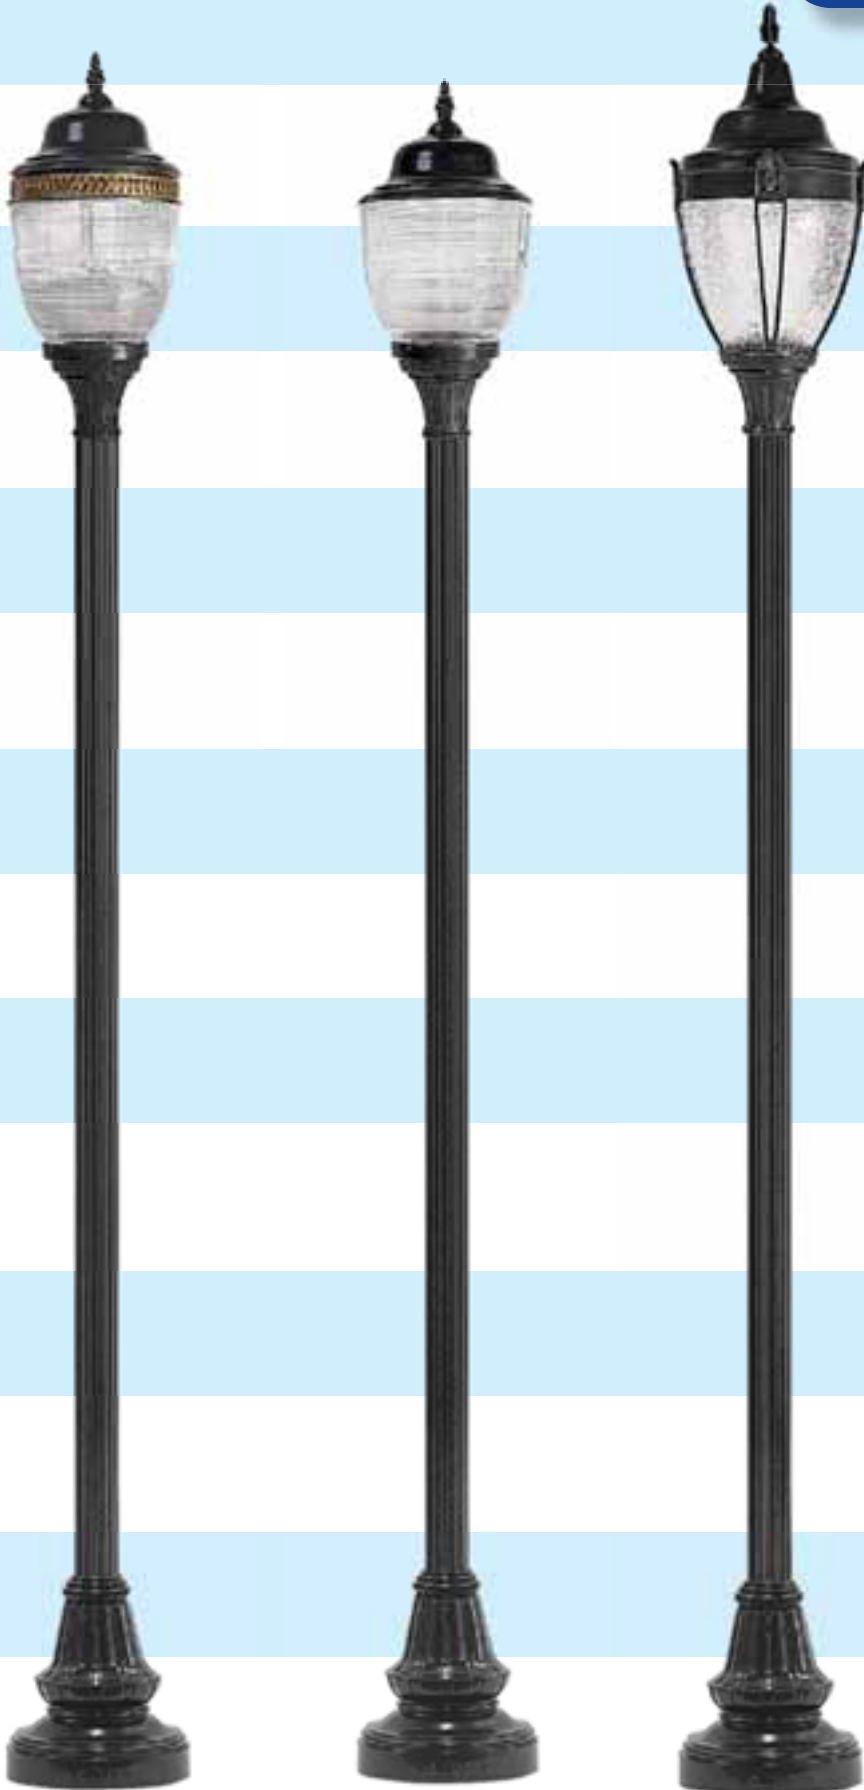

- ▶ Commercial Lighting
- ▶ Acrylic Luminaires
- ▶ Prismatic Luminaires
- ▶ Courtyard Lighting

See our **NEW** anchor base and clam-shell base

Product Information

2PCL82-CMG or CNG

Pole: AB4X11
Height: 11'
Base: 2PCL8
Luminaire: CMG
Prismatic Globe

Pole Heights Available

CL80	9' 4"	CL83	12' 4"
CL81	10' 4"	CL84	13' 4"
CL82	11' 4"	CL85	14' 4"

- **CL81-AGB2**
 Pole: CL81
 Height: 10' 4"
 Luminaire: AGB2
 Acrylic Globe
■ \$ 672
- **CL81-AG**
 Pole: CL81
 Height: 10' 4"
 Luminaire: AG
 Acrylic Globe
■ \$ 579
- **CL82-AGB2A**
 Pole: CL82
 Height: 11' 4"
 Luminaire: AGB2A
 Acrylic Globe
■ \$ 719
- **CL81-AGA1**
 Pole: CL81
 Height: 11' 4"
 Luminaire: AGA1
 Acrylic Globe
■ \$ 672
- **CL81-AC w/GF-1**
 Pole: CL81
 Height: 10' 4"
 Luminaire: AC
 Acrylic Globe
■ \$ 591
- **CL81-CMG or CNG**
 Pole: CL81
 Height: 10' 4"
 Luminaire: CMG
 Prismatic Globe
■ \$ 783

Product Information

Pole Heights Available

CL80	9' 4"	CL83	12' 4"
CL81	10' 4"	CL84	13' 4"
CL82	11' 4"	CL85	14' 4"

13'
12'
11'
10'
9'
8'
7'
6'
5'
4'
3'
2'
1'

CL81-AC

CL81-CMD1 (III) w/Oval Band
CND1 (V) w/Oval Band

CL81-CMC1 (III)
CNC1 (V)

- CL81-AC**
Pole: CL81
Height: 10' 4"
Luminaire: AC
Acrylic Globe
■ \$ 579
- CL81-CMD1 or CND1**
w/Oval Band
Pole: CL81
Height: 10' 4"
Luminaire: CMD1
Prismatic Globe
■ \$ 825
- CL81-CMC1 or CNC1**
Pole: CL81
Height: 10' 4"
Luminaire: CMC1
Prismatic Globe
■ \$ 784
- CL81-CMF2 or CNF2**
w/Oval Band
Pole: CL81
Height: 10' 4"
Luminaire: CMD1
Prismatic Globe
■ \$ 825
- CL81-CME2 or CNE2**
Pole: CL81
Height: 10' 4"
Luminaire: AGB2
Prismatic Globe
■ \$ 784
- CL81-AGA1A**
Pole: CL82
Height: 10' 4"
Luminaire: AGA1A
Acrylic Globe
■ \$ 706