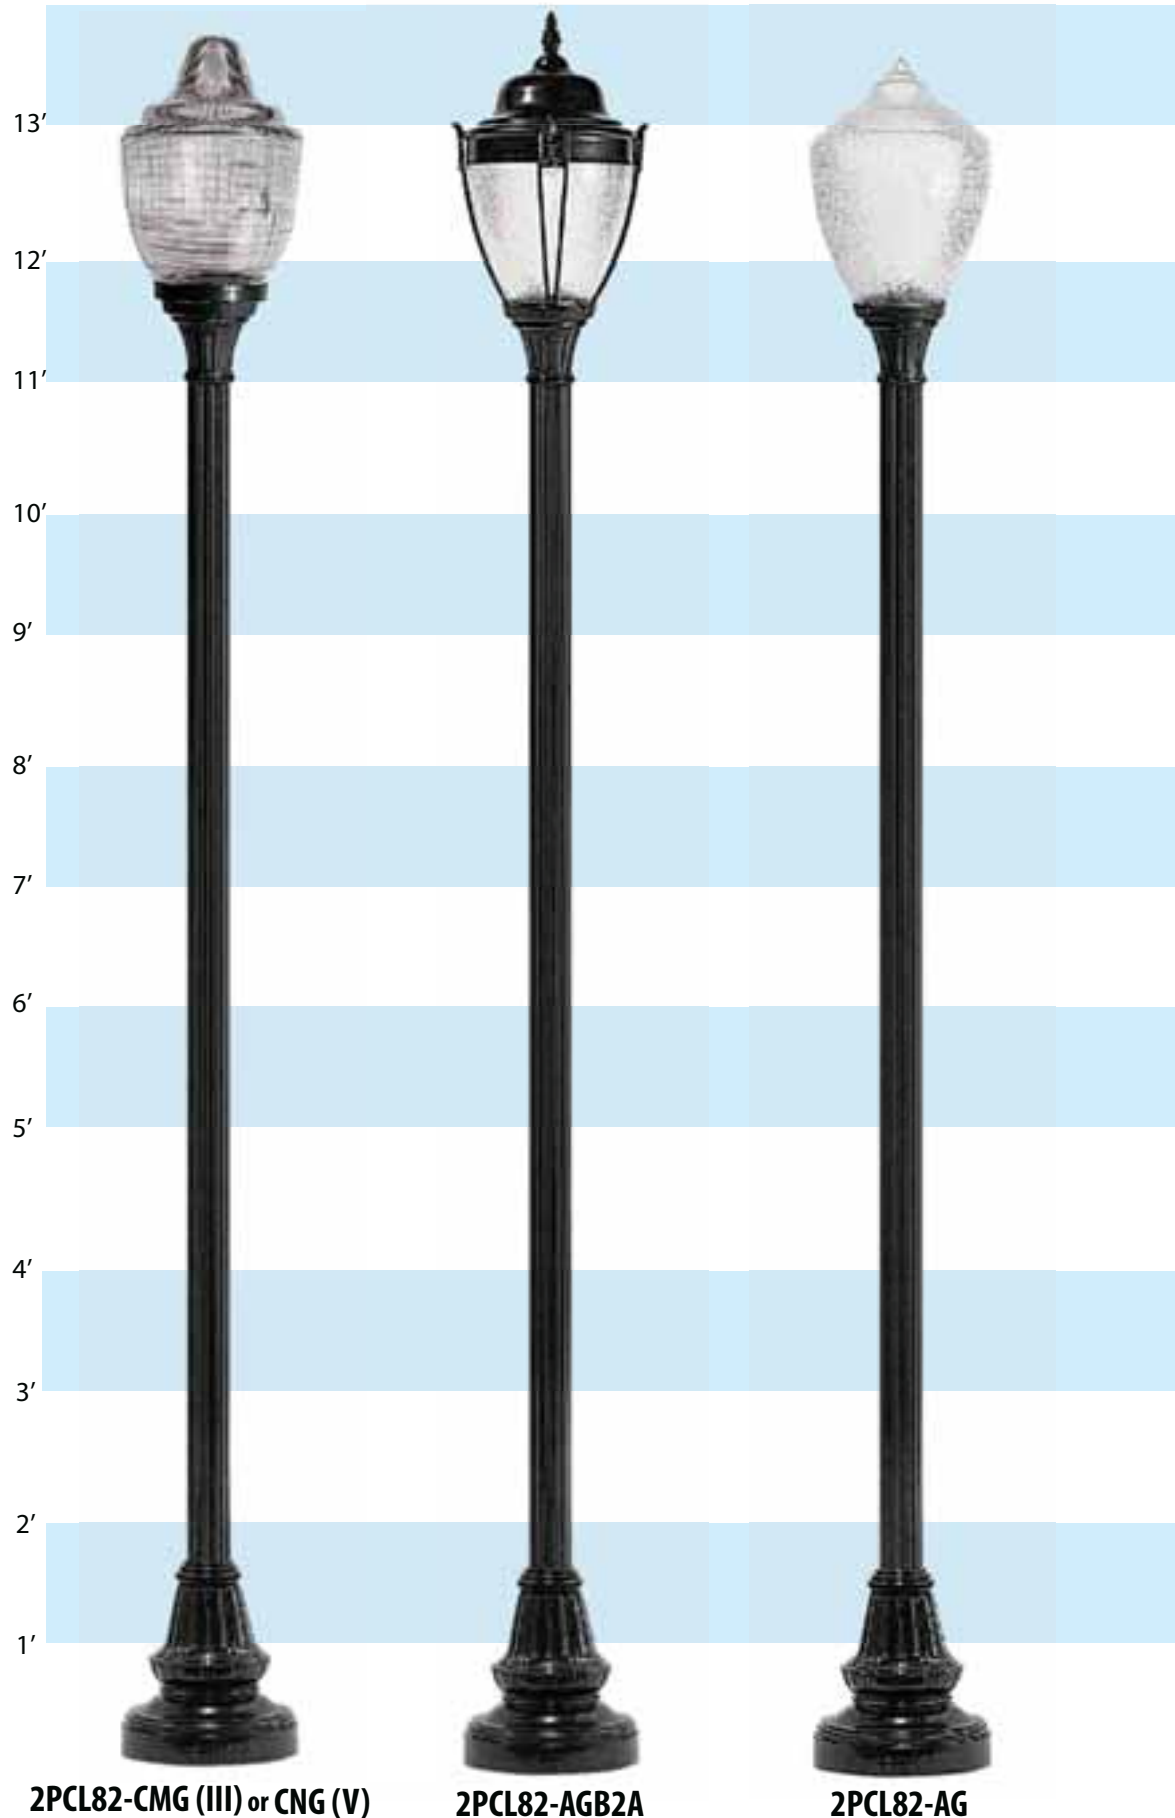

- ▶ Commercial Lighting
- ▶ Acrylic Luminaires
- ▶ Prismatic Luminaires
- ▶ Courtyard Lighting

See our **NEW** anchor base and clam-shell base

Product Information

2PCL82-CMG or CNG

Pole: AB4X11
Height: 11'
Base: 2PCL8
Luminaire: CMG
Prismatic Globe

■ \$ 827

2PCL82-AGB2A

Pole: AB4X11
Height: 11'
Base: 2PCL8
Luminaire: AGB2A
Acrylic Globe

■ \$ 750

2PCL82-AG

Pole: AB4X11
Height: 11'
Base: 2PCL8
Luminaire: AG
Acrylic Globe

■ \$ 623

2PCL82-AC

Pole: AB4X11
Height: 11'
Base: 2PCL8
Luminaire: AC
Acrylic Globe

■ \$ 623

2PCL82-AGA1A

Pole: AB4X11
Height: 11'
Base: 2PCL8
Luminaire: AGA1A
Acrylic Globe

■ \$ 750

2PCL82-CMG (III) or CNG (V)

2PCL82-AGB2A

2PCL82-AG

Product Information

	Series CL1	Series CL2
Base Height	33"	32"
Base Width	12" Dia	15.5" Dia
Pole Diameter	3"	4"
Anchors	Three 1/2"	Four 1/2"
Base Footprint		
Access Door		

Prices

Product #	Pole Height	Price	Product #	Pole Height	Price
CL10	9'4"	\$325	CL20	10'4"	\$460
CL11	10'4"	\$340	CL21	11'4"	\$477
CL12	11'4"	\$355	CL22	12'4"	\$494
CL13	12'4"	\$369	CL23	13'4"	\$511
CL15	14'4"	\$400	CL24	14'4"	\$531
			CL25	15'4"	\$549