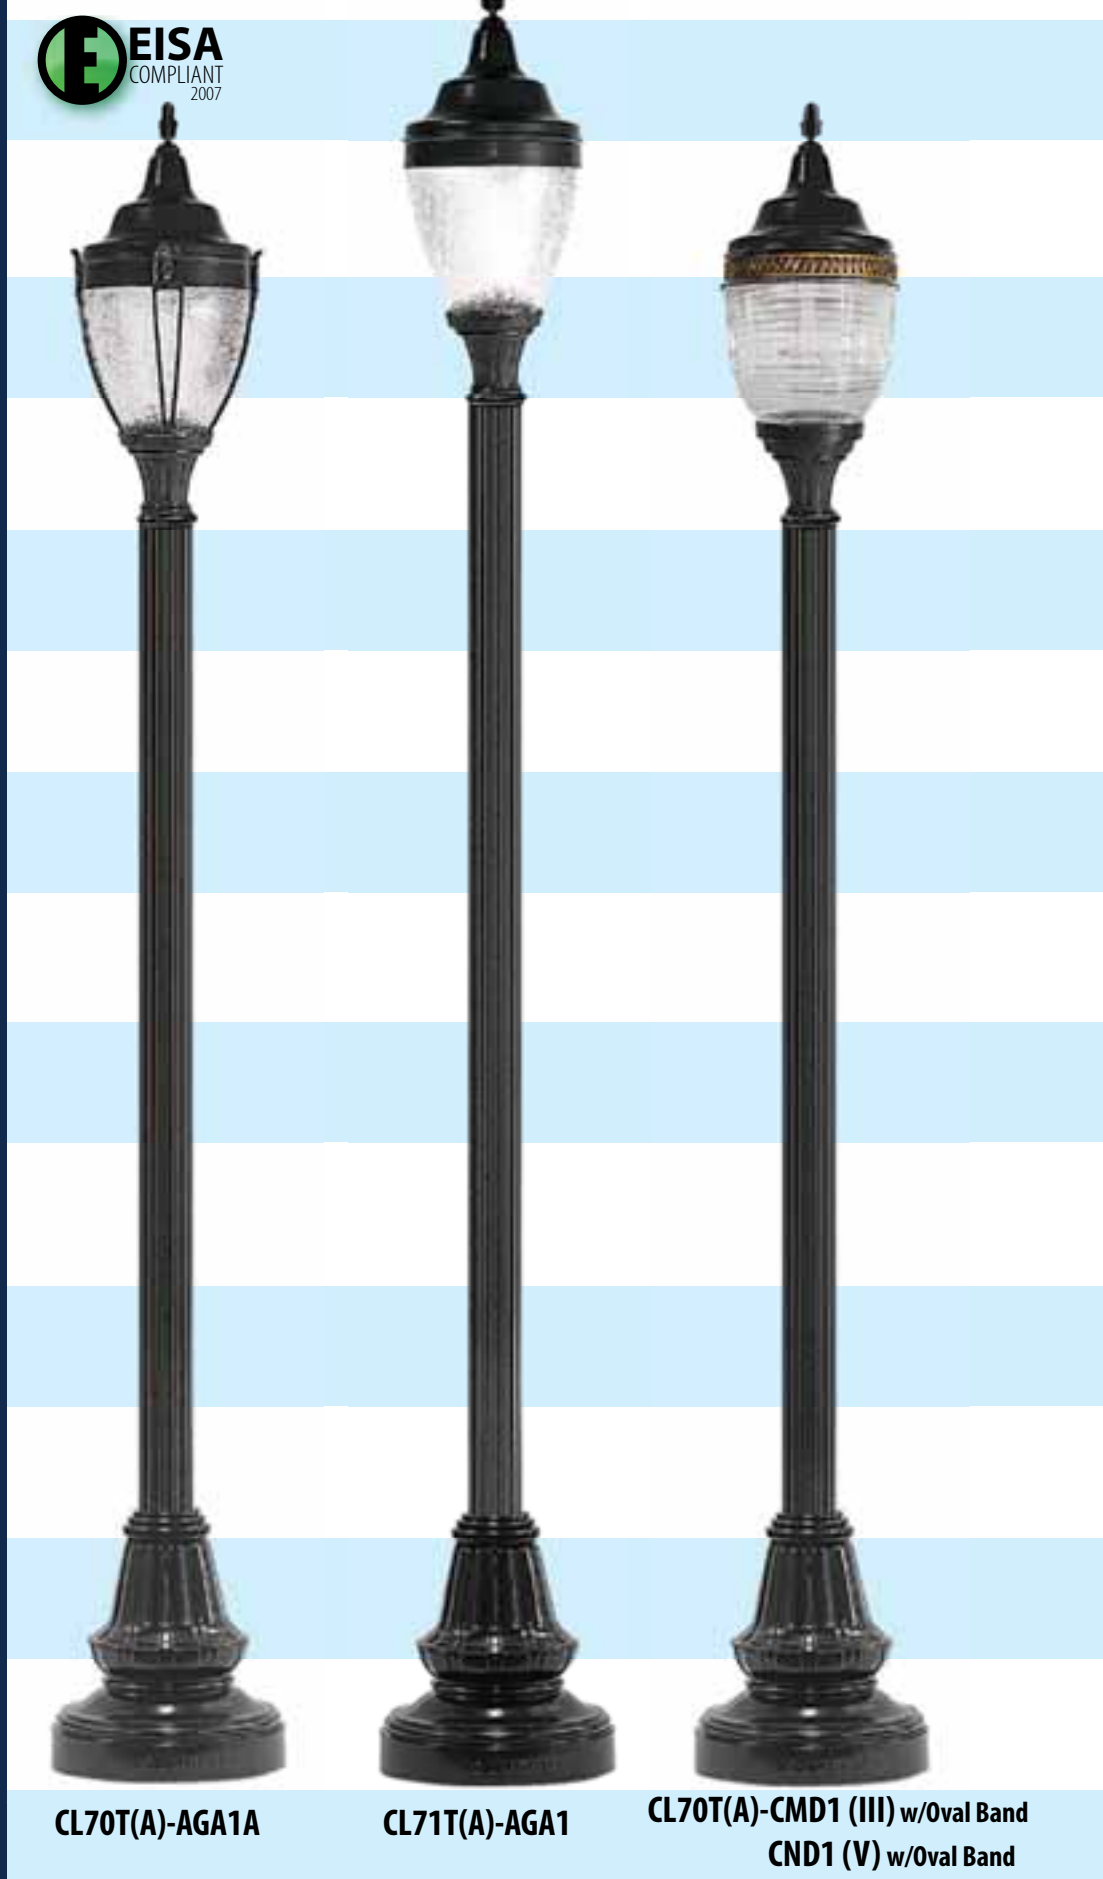

CL7 Series

CL70T(A)-AGA1A

CL71T(A)-AGA1

CL70T(A)-CMD1 (III) w/Oval Band
CND1 (V) w/Oval Band