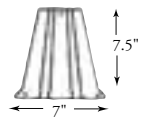

5"

Four ³/₄"

Series CL8

19"

17" Dia

4"

Three ³/₄"

Check our website for updated prices & special offers

Product #	Pole Height	Price
CL60	9'10"	\$535
CL61	10'10"	\$552
CL62	11'10"	\$569
CL63	12'10"	\$586
CL64	13'10"	\$603
CL65	14'10"	\$620

Product #	Pole Height	Price
CL70T	10'0"	\$793
CL71T	11'0"	\$817
CL72T	12'0"	\$841
CL73T	13'0"	\$865
CL74T	14'0"	\$889
CL75T	15'0"	\$913

Product #	Pole Height	Price
CL80	9'4"	\$391
CL81	10'4"	\$404
CL82	11'4"	\$417
CL83	12'4"	\$431
CL84	13'4"	\$446
CL85	14'4"	\$459

Product Information

Pole Heights Available

CL10	9' 4"	CL13	12' 4"
CL11	10' 4"	CL14	13' 4"
CL12	11' 4"	CL15	14' 4"