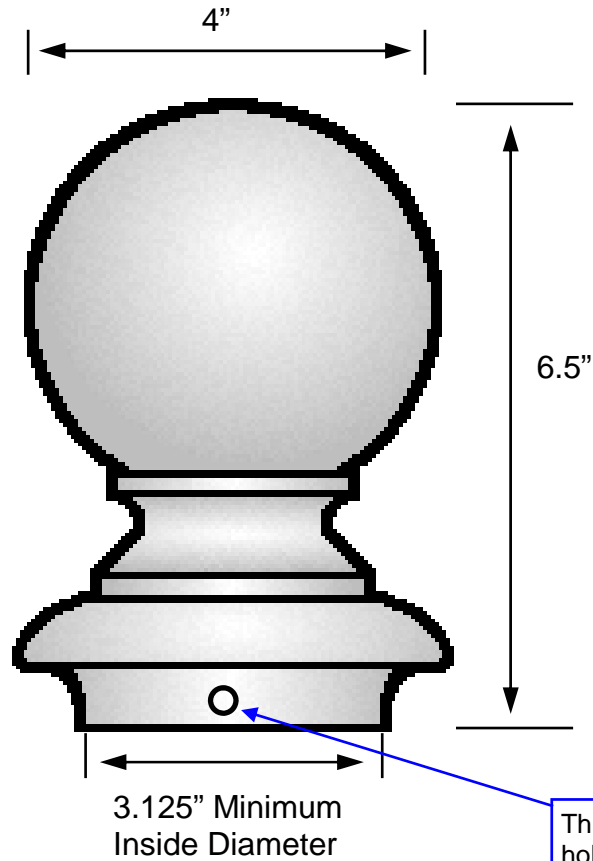

1601 Wilmeth Blvd.
McKinney, TX 75069
800-247-1274

Three 5/16-18 threaded
holes at 120° intervals to
set screw against
3" OD pole

FIN-B3

Ball Finial for 3" OD pole
Cast Aluminum Alloy #356