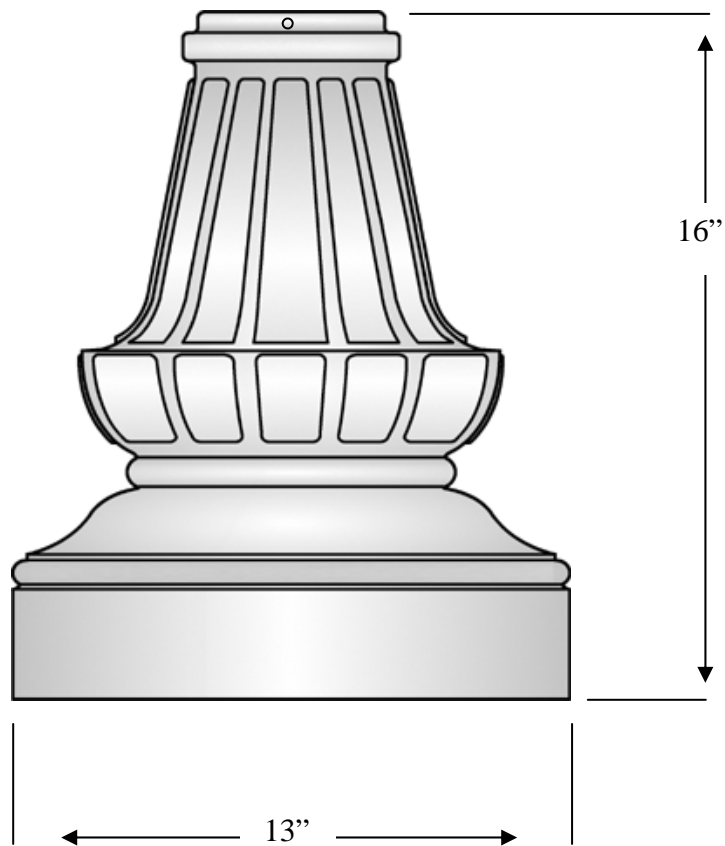

1601 Wilmeth Blvd.
McKinney, TX 75069
800-247-1274

SB-94

Slipover Base
For 4" Pole
Cast Aluminum Alloy # 356