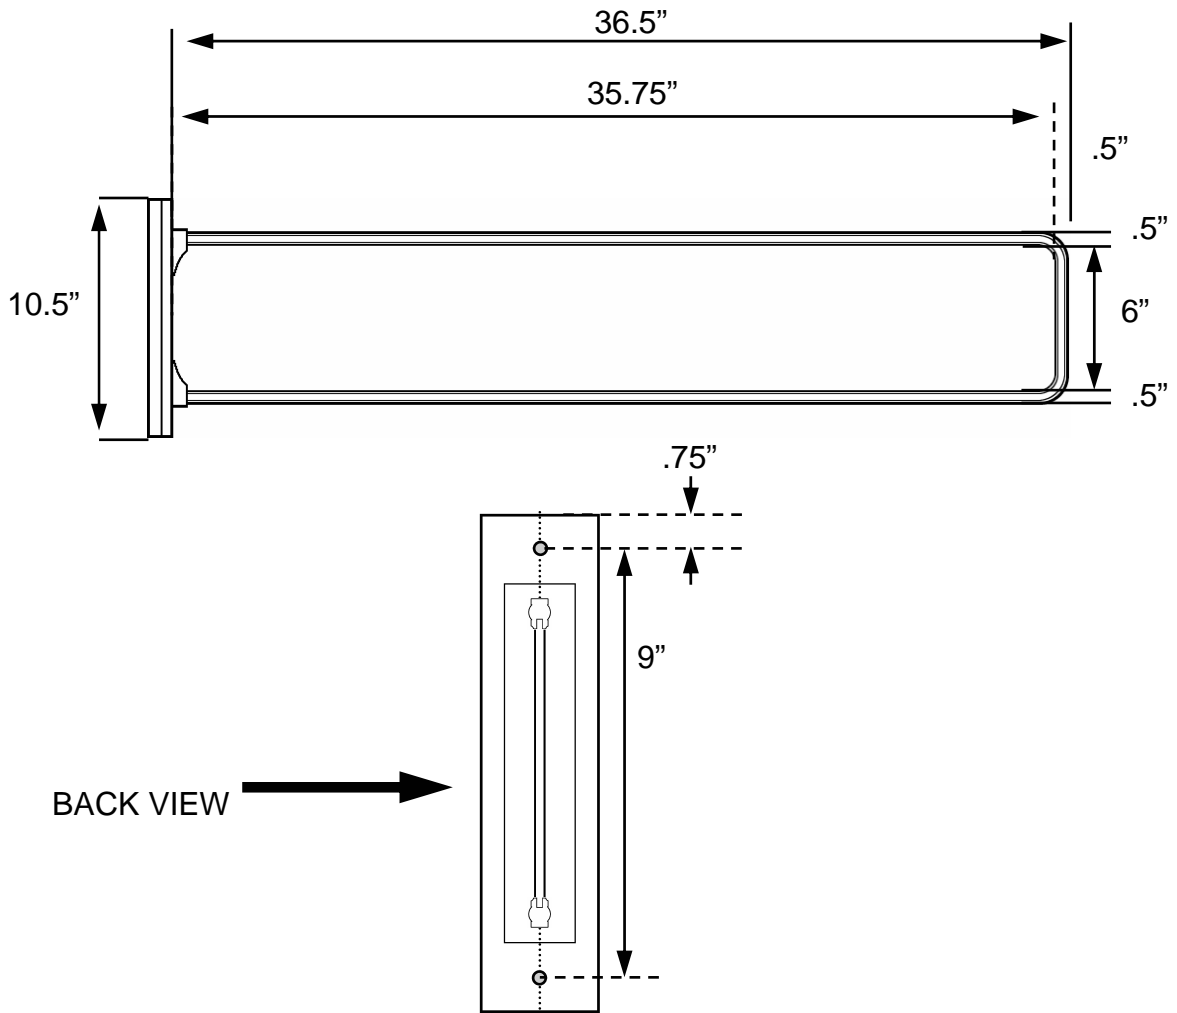

1601 Wilmeth Blvd.
McKinney, TX 75069
800-247-1274

BASIC DIMENSIONS

TDS0636

Sign Trim for 6" X 36" Street Sign
Cast Aluminum Back Plate Alloy #356
Extruded Frame Alloy #6063