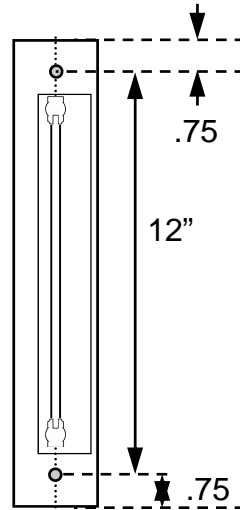

1601 Wilmeth Blvd.
McKinney, TX 75069
800-247-1274

BASIC DIMENSIONS

BACK VIEW

TDS0936

Sign Trim for 9" X 36" Street Sign
Cast Aluminum Back Plate Alloy #356
Extruded Frame Alloy #6063