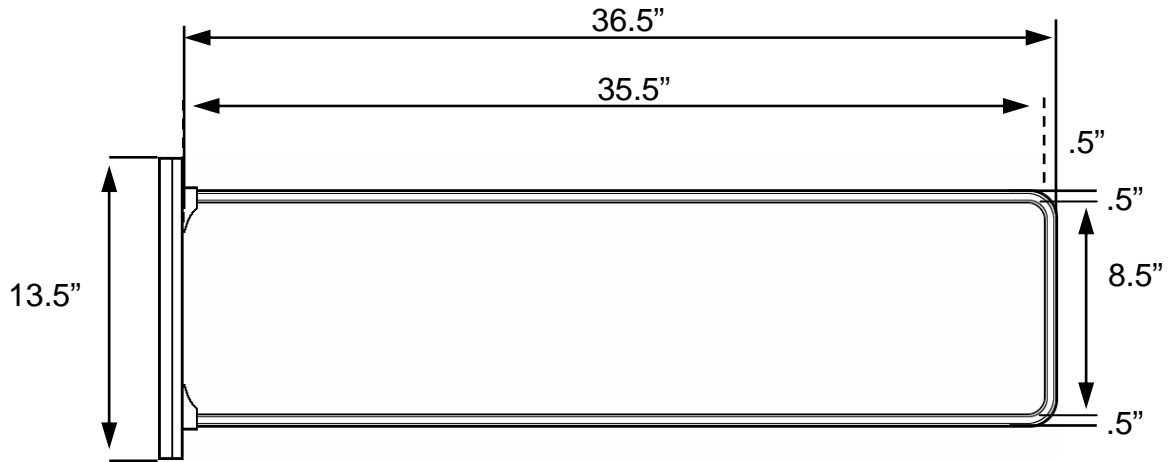

1601 Wilmeth Blvd.
McKinney, TX 75069
800-247-1274

BASIC DIMENSIONS

BACK VIEW

TDS0936

Sign Trim for 9" X 36" Street Sign
Cast Aluminum Back Plate Alloy #356
Extruded Frame Alloy #6063