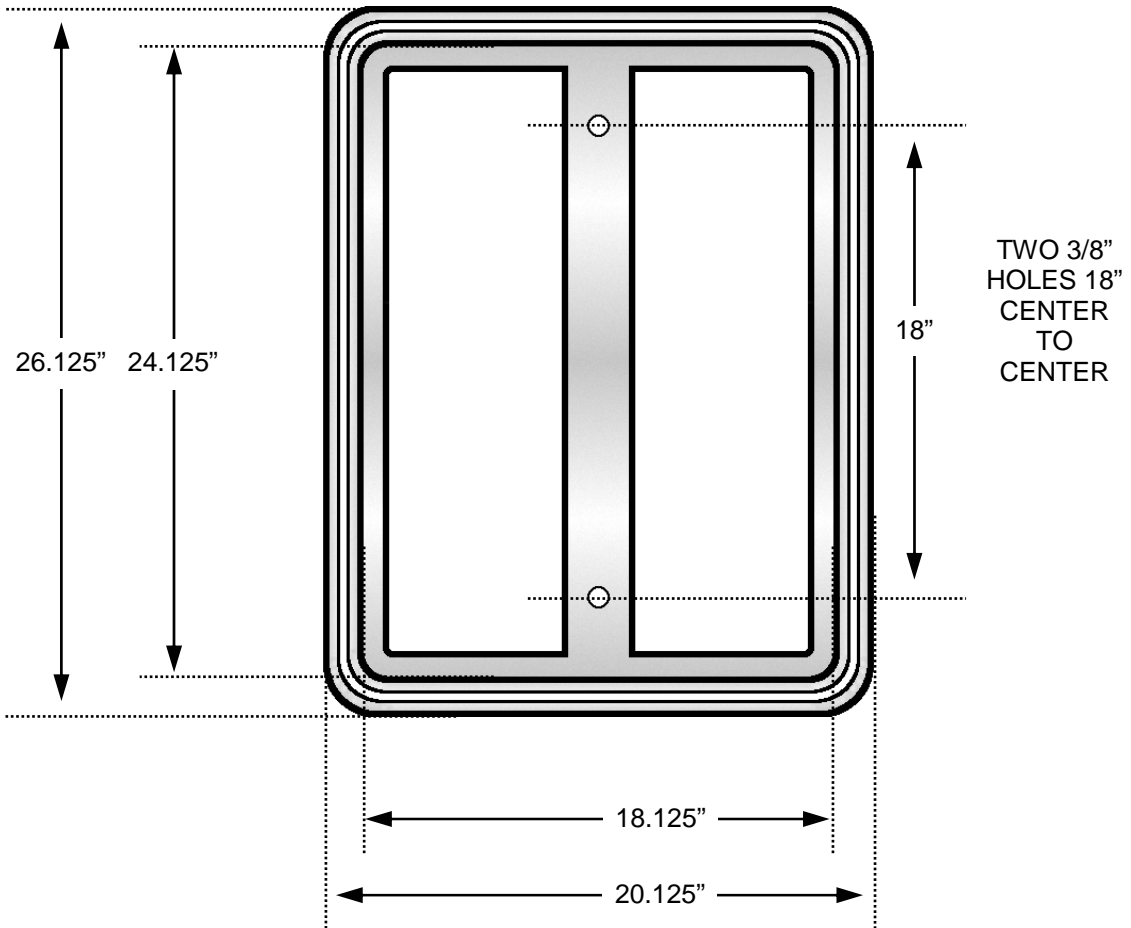

1601 Wilmeth Blvd.
McKinney, TX 75069
800-247-1274

TS1824

Trim for 18" X24" Sign
Cast Aluminum Alloy #356