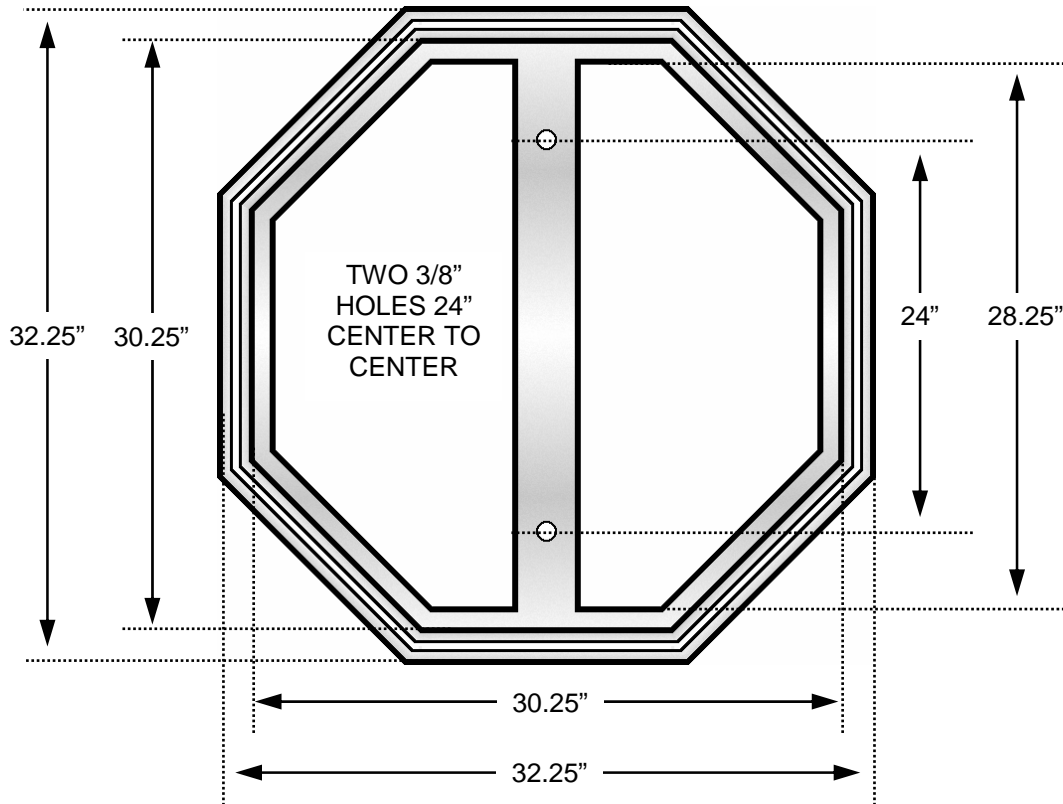

1601 Wilmeth Blvd.
McKinney, TX 75069
800-247-1274

TSTOP30

Trim for 30" Stop Sign
Cast Aluminum Alloy #356