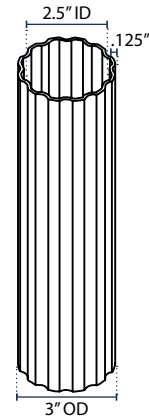

## 3 Inch Direct Burial Poles

Fluted | Smooth

FLUTED

SMOOTH

DRAWING FOR INFORMATION ONLY, NOT INTENDED FOR CONSTRUCTION PURPOSES.

### SPECIFICATIONS

**Material**

Extruded Aluminum Alloy

**Overall Height**

8', 10', 12', 14'

### ORDERING

POLE

HEIGHT

COLOR

**SPF3** 3" Fluted

**8'**

**BK** Black

**SPS3** 3" Smooth

**10'**

**DB** Dark Bronze

**12'**

**GN** Dark Green

**14'**