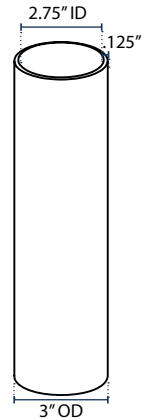

## 3 Inch Direct Burial Poles

Fluted | Smooth

FLUTED

SMOOTH

DRAWING FOR INFORMATION ONLY, NOT INTENDED FOR CONSTRUCTION PURPOSES.

### SPECIFICATIONS

**Material**

Extruded Aluminum Alloy

**Overall Height**

8', 10', 12', 14'

### ORDERING

POLE

HEIGHT

COLOR

**SPF3** 3" Fluted

**8'**

**BK** Black

**SPS3** 3" Smooth

**10'**

**DB** Dark Bronze

**12'**

**GN** Dark Green

**14'**