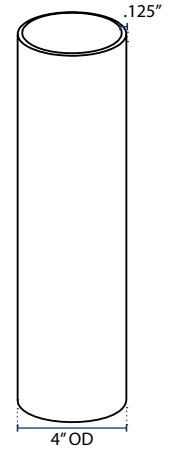

4 Inch Direct Burial Poles

Fluted | Smooth

FLUTED

SMOOTH

DRAWING FOR INFORMATION ONLY, NOT INTENDED FOR CONSTRUCTION PURPOSES.

SPECIFICATIONS

Material

Extruded Aluminum Alloy

Overall Height

8', 10', 12', 14'

ORDERING

POLE

SPF4 4" Fluted
SPS4 4" Smooth

HEIGHT

8'
10'
12'
14'

COLOR