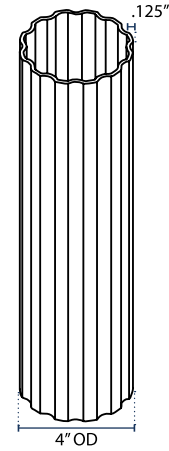

4 Inch Direct Burial Poles

Fluted | Smooth

FLUTED

SMOOTH

DRAWING FOR INFORMATION ONLY, NOT INTENDED FOR CONSTRUCTION PURPOSES.

SPECIFICATIONS

Material

Extruded Aluminum Alloy

Overall Height

8', 10', 12', 14'

ORDERING

POLE

SPF4 4" Fluted
SPS4 4" Smooth

HEIGHT

8'
10'
12'
14'

COLOR