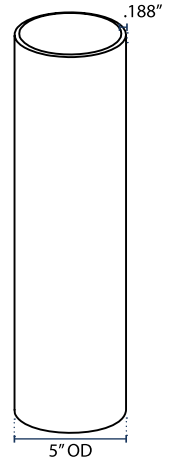

5 Inch Direct Burial Poles

Fluted | Smooth

FLUTED

SMOOTH

DRAWING FOR INFORMATION ONLY, NOT INTENDED FOR CONSTRUCTION PURPOSES.

SPECIFICATIONS

Material

Extruded Aluminum Alloy

Overall Height

8', 10', 12', 14'

ORDERING

POLE

HEIGHT

COLOR

SPF5 5" Fluted

SPS5 5" Smooth

8'

10'

12'

14'

BK Black

DB Dark Bronze

GN Dark Green

COMPATIBLE BRANDON INDUSTRIES BASES