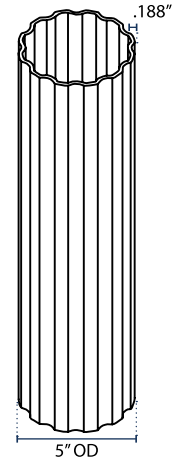

5 Inch Direct Burial Poles

Fluted | Smooth

FLUTED

SMOOTH

DRAWING FOR INFORMATION ONLY, NOT INTENDED FOR CONSTRUCTION PURPOSES.

SPECIFICATIONS

Material

Extruded Aluminum Alloy

Overall Height

8', 10', 12', 14'

ORDERING

POLE

HEIGHT

COLOR

SPF5 5" Fluted

SPS5 5" Smooth

8'

10'

12'

14'

BK Black

DB Dark Bronze

GN Dark Green

COMPATIBLE BRANDON INDUSTRIES BASES