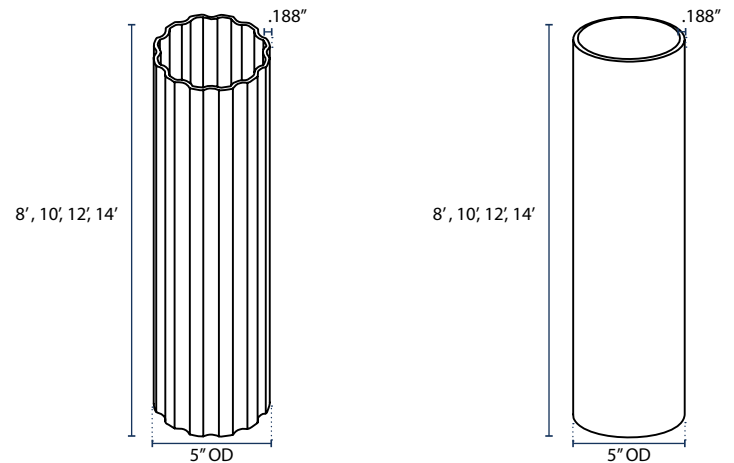

### Height

8', 10', 12', 14'

## ORDERING

POLE	HEIGHT	QUANTITY
<b>SPF5</b> 5" Fluted	<b>8'</b>	
<b>SPS5</b> 5" Smooth	<b>10'</b>	
	<b>12'</b>	
	<b>14'</b>	

## DIMENSIONS

DRAWING FOR INFORMATION ONLY, NOT INTENDED FOR CONSTRUCTION PURPOSES.

FLUTED

SMOOTH