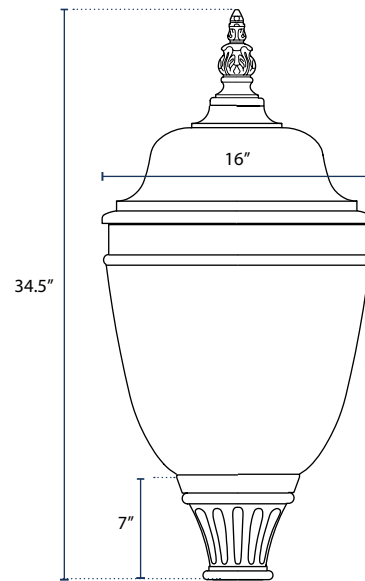

ANF2
POST TOP

SPECIFICATIONS

Casting

Die Cast Aluminum
(Globeholder)

LED's

Available Upon Request

Mounting

3.1" Inside Diameter

Pole

Fits all 3", 4", and 5" Brandon
Industries Base and Poles

Globe

Type V Prismatic

Finish

Polyester Powder-Coat
Electrostatically
Applied & Thermocured

Post Top

LED
Height: 34.5
Width: 16"