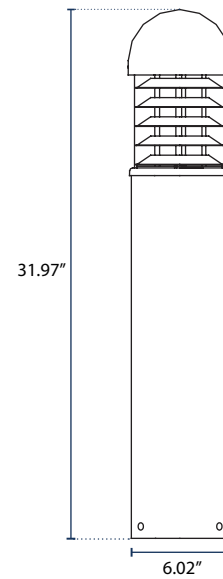

**B-5R2**  
BOLLARD

**SPECIFICATIONS**

**Casting**

Extruded Aluminum

**Mounting**

Qty. (3) 3/8"x10" Anchor Bolts

**CRI**

>70

**Beam Angle**

120°

**LED's**

Available Upon Request

**Voltage**

120-277V

**Warranty**

5-Year

**Socket Size**

E26 Medium

**Finish**

Die-Cast Aluminum

**Efficiency**

15 lm/W

**ORDERING**

BOLLARD	LAMP TYPE	CCT	WATTAGE	VOLTAGE	MOUNTING	FINISH
<b>B-5R2</b>	<b>LED A19 BULB</b>	<b>3000K</b> <b>4000K</b> <b>5000K</b>	<b>12W</b>	<b>100-277V</b>	<b>SURFACE</b>	<b>DB</b> Dark Bronze <b>BK</b> Black