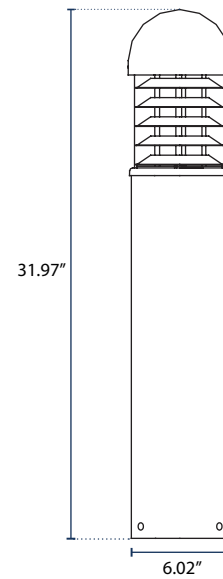

**B-5R2**  
BOLLARD

**SPECIFICATIONS**

**Casting**

Extruded Aluminum

**Mounting**

Qty. (3) 3/8"x16" Anchor Bolts

**CRI**

>70

**Beam Angle**

120°

**LED's**

Available Upon Request

**Voltage**

120-277V

**Warranty**

5-Year

**Socket Size**

E26 Medium

**Finish**

Die-Cast Aluminum

**Efficiency**

15 lm/W

**ORDERING**

BOLLARD	LAMP TYPE	CCT	WATTAGE	VOLTAGE	MOUNTING	FINISH
<b>B-5R2</b>	<b>LED A19 BULB</b>	<b>3000K</b> <b>4000K</b> <b>5000K</b>	<b>12W</b>	<b>100-277V</b>	<b>SURFACE</b>	<b>DB</b> Dark Bronze <b>BK</b> Black