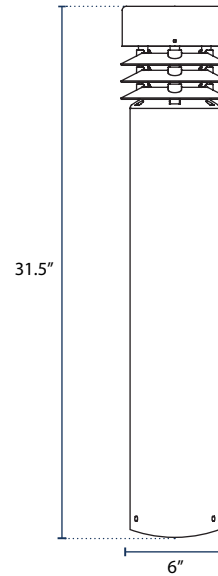

**B-5R4**  
BOLLARD

**SPECIFICATIONS**

**Casting**

Extruded Aluminum

**Mounting**

Qty. (3) 3/8"x16" Anchor Bolts  
Surface

**CRI**

>70

**Beam Angle**

120°

**LED's**

Available Upon Request

**Voltage**

120-277V

**Warranty**

5-Years

**Socket Size**

E26 Medium

**Finish**

Die-Cast Aluminum

**Lamp Type**

LED A19 Bulb

**ORDERING**

BOLLARD	CCT	WATTAGE	VOLTAGE	FINISH
<b>B-5R4</b>	<b>3000K</b> <b>4000K</b> <b>5000K</b>	<b>12W</b>	<b>100-277V</b>	<b>DB</b> Dark Bronze <b>BK</b> Black