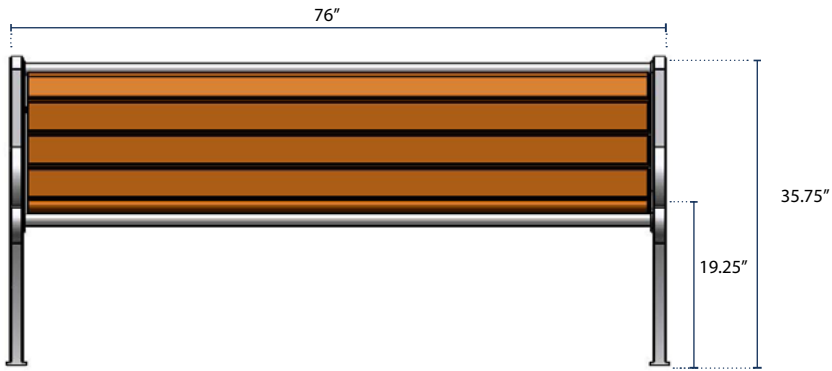

CHARLESTON-B1

Wood Bench with Back

SPECIFICATIONS

Base

6' and 8' lengths

Finish

1-1/2" thick cast aluminum frame

Recycled planks with thermoplastic finish on frame

More:

All stainless steel hardware

Portable and/or surface mount

DIMENSIONS

Dimensions shown on next page.

ORDERING

BASE	LENGTH	MOUNT	PLANK COLOR	COLOR	QUANTITY
964-NATURAL	6 6ft	P Portable	C Cedar	BK Black	
	8 8ft	SM Surface Mount	G Gray	BM Black Matte	
			B Brown	GN Dark Green	
			G Green	BR Brown	
				CC Custom Color	

CHARLESTON-B1

Wood Bench with Back

DIMENSIONS

6FT Dimensions

8FT Dimensions