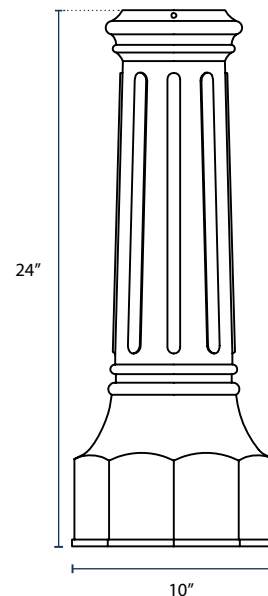

## 2PC4

TWO-PIECE BASE

### SPECIFICATIONS

**Base**

Two-Piece Base  
Height: 24"  
Width: 10"

**Holder**

4" OD Pole Capacity

**Fasteners**

Stainless Steel

**Finish**

### DIMENSIONS