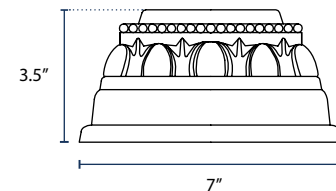

### SPECIFICATIONS

**Base**

Slip-Over Base  
Height: 3.5"  
Width: 7"

**Holder**

4" OD Pole Capacity

**Finish**

Polyester Powder-Coat  
Electrostatically Applied & Thermocured

**Warranty**

### DIMENSIONS