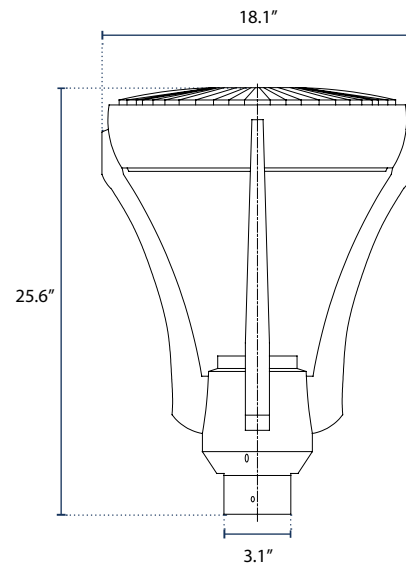

**H-01**  
POST TOP

RESPONSIBLE SKY  
100% DOWNLIGHT

**SPECIFICATIONS**

**Casting**

Die Cast Aluminum

**Post Top EPA**

1.22 ft<sup>2</sup>

**Driver**

Meanwell

**LED's**

Available Upon Request

**Finish**

Polyester Powder-Coat  
Electrostatically  
Applied & Thermocured

**Mounting**

3.1" Inside Diameter

**Post Top**

Height: 25.6"  
Width: 18.1"

**Pole**

Fits all Brandon Industries 3"  
and 4" poles and 5" poles with  
a tenon

**Lamp Type**

Integrated LED Board

**Voltage**

120-277V

**CRI**