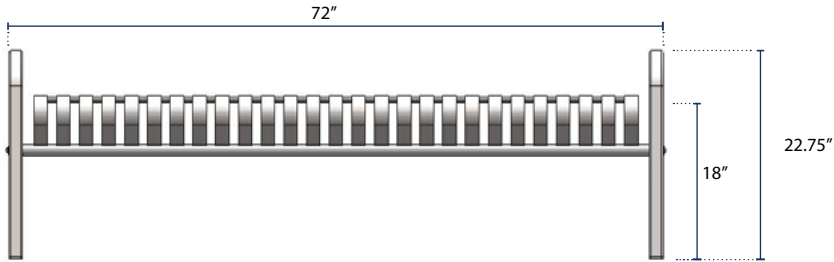

JACKSON-B2

Bench Without Back

SPECIFICATIONS

Base

Available in 4', 6', and 8' lengths

Finish

Powder coated frame and slats

More:

1-1/2" square tubing frame
All stainless steel hardware
Portable and/or surface mount
Seating pattern: slat only

DIMENSIONS

Dimensions shown on next page.

ORDERING

| BASE | LENGTH | MOUNT | SEAT COLOR | FRAME COLOR | QUANTITY |
|---------------------|--------------|-------------------------|------------------------|------------------------|----------|
| 96-ULTRACOAT | | | | | |
| | 4 4ft | P Portable | BK Black | BK Black | |
| | 6 6ft | SM Surface Mount | BM Black Matte | BM Black Matte | |
| | 8 8ft | | GN Dark Green | GN Dark Green | |
| | | | BR Brown | BR Brown | |
| | | | CC Custom Color | CC Custom Color | |

JACKSON-B2

Bench Without Back

DIMENSIONS

4FT Dimensions

6FT Dimensions

8FT Dimensions