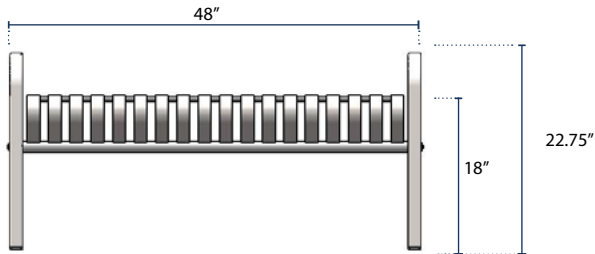

JACKSON-B2

Bench Without Back

SPECIFICATIONS

Base

Available in 4', 6', and 8' lengths

Finish

Powder coated frame and slats

More:

1-1/2" square tubing frame
All stainless steel hardware
Portable and/or surface mount
Seating pattern: slat only

DIMENSIONS

Dimensions shown on next page.

ORDERING

| BASE | LENGTH | MOUNT | SEAT COLOR | FRAME COLOR | QUANTITY |
|---------------------|--------------|-------------------------|------------------------|------------------------|----------|
| 96-ULTRACOAT | | | | | |
| | 4 4ft | P Portable | BK Black | BK Black | |
| | 6 6ft | SM Surface Mount | BM Black Matte | BM Black Matte | |
| | 8 8ft | | GN Dark Green | GN Dark Green | |
| | | | BR Brown | BR Brown | |
| | | | CC Custom Color | CC Custom Color | |

JACKSON-B2

Bench Without Back

DIMENSIONS

4FT Dimensions

6FT Dimensions

8FT Dimensions