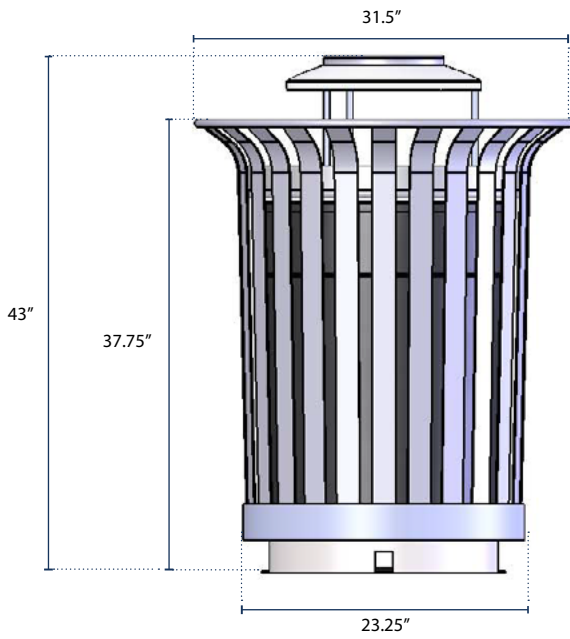

LEXINGTON-T1

Trash Receptacle

SPECIFICATIONS

Base

36 gallon capacity
Two-Piece Base
Height: 32.75"
Width: 27.5"

Finish

Only available in powder coat finish

More:

1/8" x 2" steel flat bar
All MIG welded frame
Portable and/or surface mount
Lid and liner included

DIMENSIONS

*FT Dimensions. AU & RB option shown on next page

ORDERING

BASE	CAPACITY	LID OPTION	BODY FINISH
LX-36	36		
	36 36 Gallons	RB Rain Bonnet AU Ash Urn FT Flat Top	BK Black BM Black Matte GN Dark Green BR Brown CC Custom Color
LID FINISH	QUANTITY		
BK Black BM Black Matte GN Dark Green BR Brown CC Custom Color			

LEXINGTON-T1

Trash Receptacle

DIMENSIONS

AU Dimensions

RB Dimensions