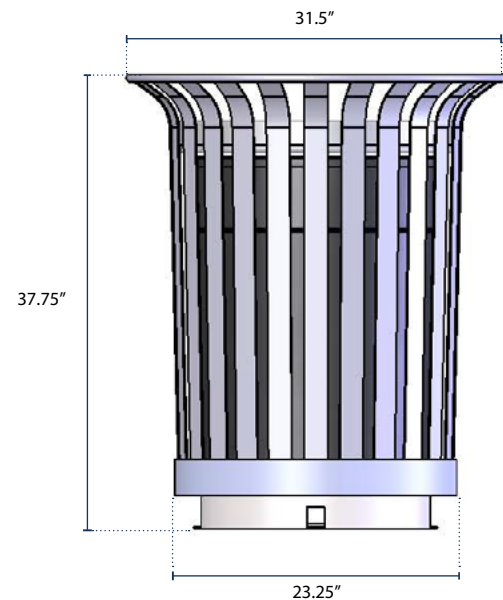

LEXINGTON-T1

Trash Receptacle

SPECIFICATIONS

Base

36 gallon capacity
Two-Piece Base
Height: 32.75"
Width: 27.5"

Finish

Only available in powder coat finish

More:

1/8" x 2" steel flat bar
All MIG welded frame
Portable and/or surface mount
Lid and liner included

DIMENSIONS

*FT Dimensions. AU & RB option shown on next page

ORDERING

BASE	CAPACITY	LID OPTION	BODY FINISH
LX-36	36		
	36 36 Gallons	RB Rain Bonnet AU Ash Urn FT Flat Top	BK Black BM Black Matte GN Dark Green BR Brown CC Custom Color
LID FINISH	QUANTITY		
BK Black BM Black Matte GN Dark Green BR Brown CC Custom Color			

LEXINGTON-T1

Trash Receptacle

DIMENSIONS

AU Dimensions

RB Dimensions