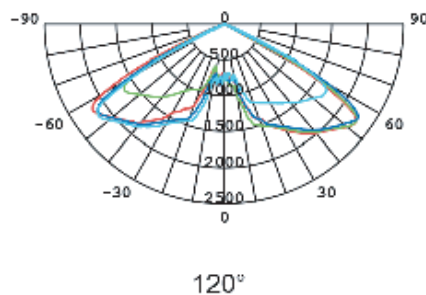

LED POST TOP PT-M14 45W-60W

- **Wattage:** See Below
- **Delivered Lumens:** See Below
- **Voltage:** 120-277V
- **CCT:** See Below
- **CRI:** >70
- **Housing:** Die-Cast Aluminum
- **Warranty:** 5-Year
- **Distribution:** 120°
- **LED's:** CREE
- **Driver:** Meanwell

SKU: PT-M14-45W-5000K-V-SGB

DISTRIBUTION

LED POST TOP PT-M15 70W-120W

- **Wattage:** See Below
- **Delivered Lumens:** See Below
- **Voltage:** 120-277V
- **CCT:** See Below
- **CRI:** >70
- **Housing:** Die-Cast Aluminum
- **Warranty:** 5-Year
- **Distribution:** 120°
- **LED's:** CREE
- **Driver:** Meanwell