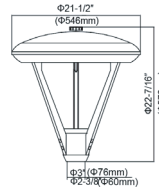

LED POST TOP PT-M15 70W-120W

- **Wattage:** See Below
- **Delivered Lumens:** See Below
- **Voltage:** 120-277V
- **CCT:** See Below
- **CRI:** >70
- **Housing:** Die-Cast Aluminum
- **Warranty:** 5-Year
- **Distribution:** 120°
- **LED's:** CREE
- **Driver:** Meanwell

MOUNTING

ORDERING

Product Number	Wattage	Voltage	CCT	CRI	Distribution	Finish	Mounting
PT-M15	70W (6,300 lm) 80W (7,200 lm) 100W (9,000 lm) 120W (10,800 lm)	120-277V	3000K 4000K 5000K	>70	Type V	Semi-Gloss Black Textured Dark Bronze	Pole or Tenon

SKU: PT-M15-70W-5000K-V-SGB

DISTRIBUTION