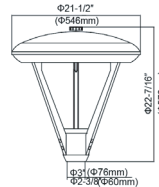

LED POST TOP PT-M14 45W-60W

- **Wattage:** See Below
- **Delivered Lumens:** See Below
- **Voltage:** 120-277V
- **CCT:** See Below
- **CRI:** >70
- **Housing:** Die-Cast Aluminum
- **Warranty:** 5-Year
- **Distribution:** 120°
- **LED's:** CREE
- **Driver:** Meanwell

MOUNTING

ORDERING

Product Number	Wattage	Voltage	CCT	CRI	Distribution	Finish	Mounting
PT-M14	45W (4,050 lm) 60W (5,400 lm)	120-277V	3000K 4000K 5000K	>70	Type V	Semi-Gloss Black Textured Dark Bronze	Pole or Tenon

SKU: PT-M14-45W-5000K-V-SGB

DISTRIBUTION

LED POST TOP PT-M15 70W-120W

- **Wattage:** See Below
- **Delivered Lumens:** See Below
- **Voltage:** 120-277V
- **CCT:** See Below
- **CRI:** >70
- **Housing:** Die-Cast Aluminum
- **Warranty:** 5-Year
- **Distribution:** 120°
- **LED's:** CREE
- **Driver:** Meanwell