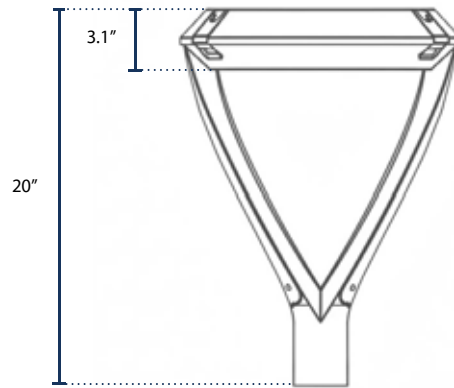

**PT-ST40TS**  
POST TOP

**SPECIFICATIONS**

**Post Top EPA**

1.15 ft<sup>2</sup>

**CCT (Field Selectable)**

4000K  
5000K

**Weight**

13.5 lbs

**Distribution**

Type V (Consult Factory for Alternate Distribution Types)

**Height**

20"

**Wattage (Field Selectable)**

22W  
37W  
56W  
75W

**Color**

Black (Consult Factory for Alternative Colors)

**Efficiency**

150 lm/W (4000K)

**Width**

15.75"

**FIELD-ADJUSTABLE SETTINGS**

**Power Adjustable**

**CCT Selectable**