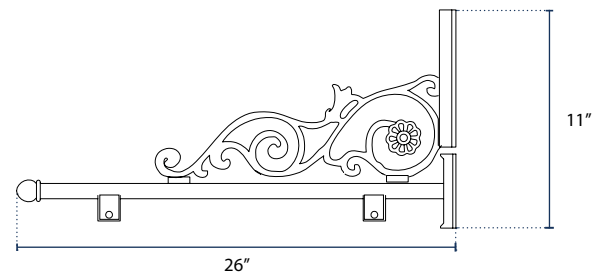

Decorative Sign Scrolls

SSA-02 | SSA-03

SPECIFICATIONS

DT-01 Size

Height: 11"

Width: 26"

DT-02 Size

Height: 11"

Width: 26"

Fit

Max 9" x 42" Double-Sided Street Sign

Material

Cast Aluminum

DIMENSIONS

DRAWING FOR INFORMATION ONLY, NOT INTENDED FOR CONSTRUCTION PURPOSES.

SSA-02