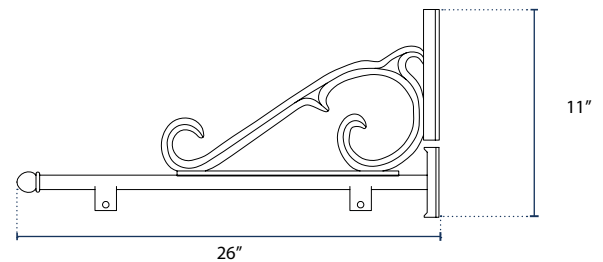

Decorative Sign Scrolls

SSA-02 | SSA-03

SPECIFICATIONS

DT-01 Size

Height: 11"

Width: 26"

DT-02 Size

Height: 11"

Width: 26"

Fit

Max 9" x 42" Double-Sided Street Sign

Material

Cast Aluminum

DIMENSIONS

DRAWING FOR INFORMATION ONLY, NOT INTENDED FOR CONSTRUCTION PURPOSES.

SSA-02