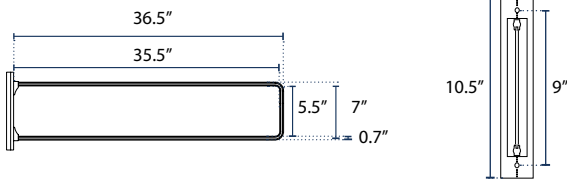

Double-Sided Street Sign Trim

TDS0636 | TDS0936 | TDS0942 | TDS0948

SPECIFICATIONS

TDS0636

Size

Height: 6" Width: 36"

TDS0936

Size

Height: 9" Width: 36"

TDS0942

Size

Height: 9" Width: 42"

TDS0948

Size

Height: 9" Width: 48"

Material

Cast Aluminum

DIMENSIONS

DRAWING FOR INFORMATION ONLY, NOT INTENDED FOR CONSTRUCTION PURPOSES.

TDS0636

BACK VIEW

TDS0942

BACK VIEW

TDS0936