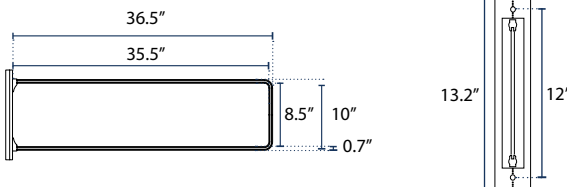

TDS0936

BACK VIEW