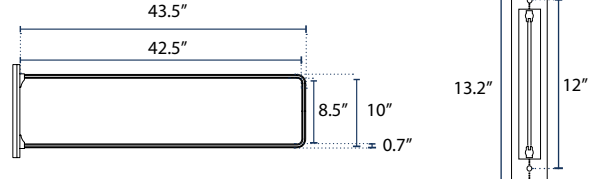

Double-Sided Street Sign Trim

TDS0636 | TDS0936 | TDS0942 | TDS0948

SPECIFICATIONS

TDS0636

Size

Height: 6" Width: 36"

TDS0936

Size

Height: 9" Width: 36"

TDS0942

Size

Height: 9" Width: 42"

TDS0948

Size

Height: 9" Width: 48"

Material

Cast Aluminum

DIMENSIONS

DRAWING FOR INFORMATION ONLY, NOT INTENDED FOR CONSTRUCTION PURPOSES.

TDS0636

BACK VIEW

TDS0942

BACK VIEW

TDS0936