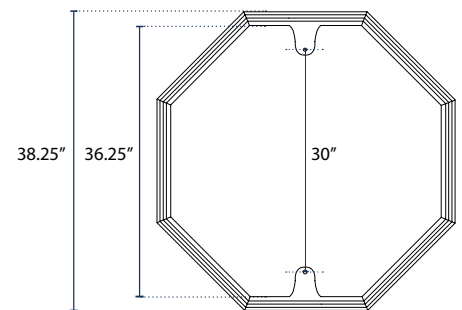

Height: 26.25"
Width: 26.25"

Material

Cast Aluminum

TSTOP30

Decorative Stop Sign Trim

Fits

30" Stop Sign

Size

Height: 32.25"
Width: 32.25"

Material

Cast Aluminum

TSTOP36

Decorative Stop Sign Trim

Fits

36" Stop Sign

Size

Height: 38.25"
Width: 38.25"

Material

Cast Aluminum

DIMENSIONS

DRAWING FOR INFORMATION ONLY, NOT INTENDED FOR CONSTRUCTION PURPOSES.

TDS2424N

TDS3030N

TDS3636N