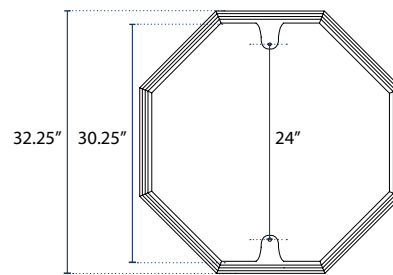

Height: 26.25"
Width: 26.25"

Material

Cast Aluminum

TSTOP30

Decorative Stop Sign Trim

Fits

30" Stop Sign

Size

Height: 32.25"
Width: 32.25"

Material

Cast Aluminum

TSTOP36

Decorative Stop Sign Trim

Fits

36" Stop Sign

Size

Height: 38.25"
Width: 38.25"

Material

Cast Aluminum

DIMENSIONS

DRAWING FOR INFORMATION ONLY, NOT INTENDED FOR CONSTRUCTION PURPOSES.

TDS2424N

TDS3030N

TDS3636N