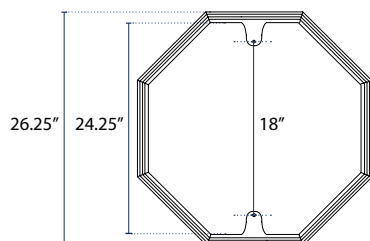

Height: 26.25"
Width: 26.25"

Material

Cast Aluminum

TSTOP30

Decorative Stop Sign Trim

Fits

30" Stop Sign

Size

Height: 32.25"
Width: 32.25"

Material

Cast Aluminum

TSTOP36

Decorative Stop Sign Trim

Fits

36" Stop Sign

Size

Height: 38.25"
Width: 38.25"

Material

Cast Aluminum

DIMENSIONS

DRAWING FOR INFORMATION ONLY, NOT INTENDED FOR CONSTRUCTION PURPOSES.

TDS2424N

TDS3030N

TDS3636N