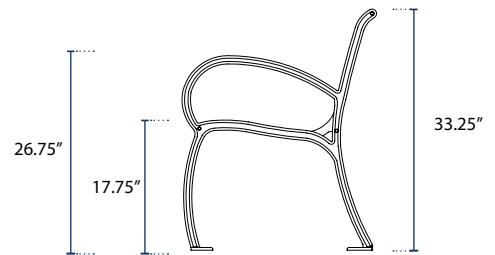

Winchester B-1

Bench with Rack

SPECIFICATIONS

Base

Length: 4' and 6'

Finish

Powder Coated Frame

Faux-Wood

More:

In-ground or Surface Mount

DIMENSIONS

Dimensions shown on next page.

ORDERING

BASE	LENGTH	MOUNT	SEAT COLOR	LEG COLOR	QUANTITY
WINCHESTER B-1					
	4 4ft	P Portable	BK Black	BK Black	
	6 6ft	SM Surface Mount	BM Black Matte	BM Black Matte	
			GN Dark Green	GN Dark Green	
			BR Brown	BR Brown	
			CC Custom Color*	CC Custom Color*	

* CONTACT FACTORY FOR CUSTOM OPTIONS

Winchester B-1

Bench with Back

DIMENSIONS

6"

4"