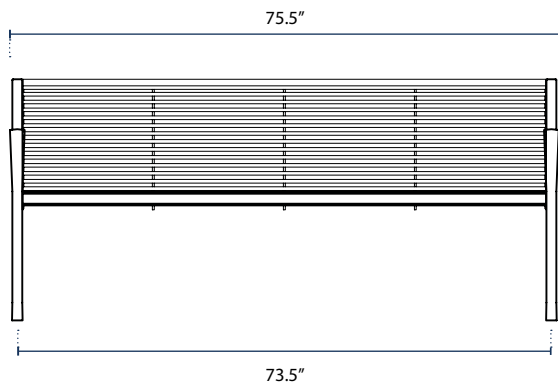

Winchester B-1

Bench with Rack

SPECIFICATIONS

Base

Length: 4' and 6'

Finish

Powder Coated Frame

Faux-Wood

More:

In-ground or Surface Mount

DIMENSIONS

Dimensions shown on next page.

ORDERING

BASE	LENGTH	MOUNT	SEAT COLOR	LEG COLOR	QUANTITY
WINCHESTER B-1					
	4 4ft	P Portable	BK Black	BK Black	
	6 6ft	SM Surface Mount	BM Black Matte	BM Black Matte	
			GN Dark Green	GN Dark Green	
			BR Brown	BR Brown	
			CC Custom Color*	CC Custom Color*	

* CONTACT FACTORY FOR CUSTOM OPTIONS

Winchester B-1

Bench with Back

DIMENSIONS

6"

4"